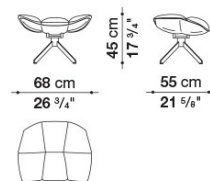

# Technical drawings

**H1G**

**H1G**

**H2G**

**H2G**

**H3G**

**H3G**

**H4G**

**H3M**

**H4M**

**H4M**

**HP4M**

**HP4M**

---

B&B Italia reserves the right to make technological and aesthetic improvements to its models, including changes to the sizes and materials, without notice. The technical drawings do not define the details of the product. The measurements shown are indicative and may undergo changes. In particular, the dimensions relevant to the padded parts are subject to usage tolerances over time caused by the normal adjustment of the padding. For the specific information, please contact the dealer closest to you.