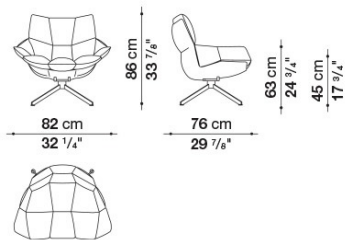

# Technical drawings

**H1G**

**H1G**

**H2G**

**H2G**

**H3G**

**H3G**

**H4G**

**H3M**

**H4M**

**H4M**

**HP4M**

**HP4M**

---

B&B Italia reserves the right to make technological and aesthetic improvements to its models, including changes to the sizes and materials, without notice. The technical drawings do not define the details of the product. The measurements shown are indicative and may undergo changes. In particular, the dimensions relevant to the padded parts are subject to usage tolerances over time caused by the normal adjustment of the padding. For the specific information, please contact the dealer closest to you.