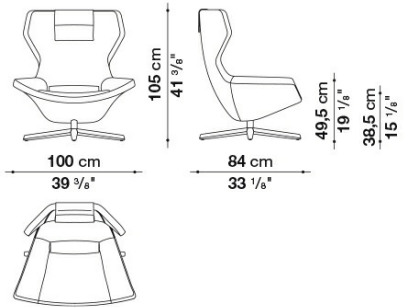

Cover:

fabric or leather

Technical drawings

MP100ADP

MP100ADP

MP100AP

MP100AP

ML100AP

ML100AP

MP100

MP100

ML100

MP63

MP63_1

B&B Italia reserves the right to make technological and aesthetic improvements to its models, including changes to the sizes and materials, without notice. The technical drawings do not define the details of the product. The measurements shown are indicative and may undergo changes. In particular, the dimensions relevant to the padded parts are subject to usage tolerances over time caused by the normal adjustment of the padding. For the specific information, please contact the dealer closest to you.