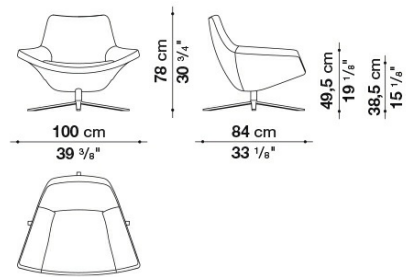

Cover:

fabric or leather

Technical drawings

MP100ADP

MP100ADP

MP100AP

MP100AP

ML100AP

ML100AP

MP100

MP100

ML100

MP63

MP63_1

B&B Italia reserves the right to make technological and aesthetic improvements to its models, including changes to the sizes and materials, without notice. The technical drawings do not define the details of the product. The measurements shown are indicative and may undergo changes. In particular, the dimensions relevant to the padded parts are subject to usage tolerances over time caused by the normal adjustment of the padding. For the specific information, please contact the dealer closest to you.