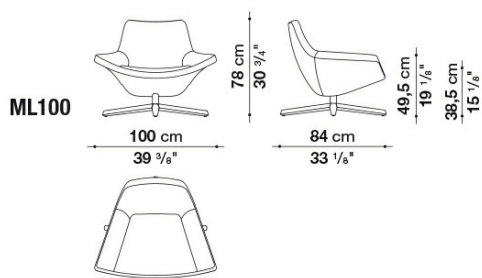

Cover:

fabric or leather

Technical drawings

MP100ADP

MP100ADP

MP100AP

MP100AP

ML100AP

ML100AP

MP100

MP100

ML100

MP63

MP63_1

B&B Italia reserves the right to make technological and aesthetic improvements to its models, including changes to the sizes and materials, without notice. The technical drawings do not define the details of the product. The measurements shown are indicative and may undergo changes. In particular, the dimensions relevant to the padded parts are subject to usage tolerances over time caused by the normal adjustment of the padding. For the specific information, please contact the dealer closest to you.