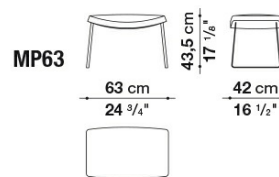

ML100AP

MP100

MP100

ML100

MP63

MP63_1

B&B Italia reserves the right to make technological and aesthetic improvements to its models, including changes to the sizes and materials, without notice. The technical drawings do not define the details of the product. The measurements shown are indicative and may undergo changes. In particular, the dimensions relevant to the padded parts are subject to usage tolerances over time caused by the normal adjustment of the padding. For the specific information, please contact the dealer closest to you.