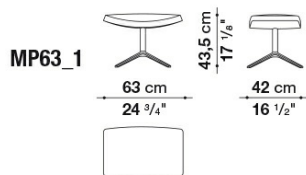

ML100AP

MP100

MP100

ML100

MP63

MP63_1

B&B Italia reserves the right to make technological and aesthetic improvements to its models, including changes to the sizes and materials, without notice. The technical drawings do not define the details of the product. The measurements shown are indicative and may undergo changes. In particular, the dimensions relevant to the padded parts are subject to usage tolerances over time caused by the normal adjustment of the padding. For the specific information, please contact the dealer closest to you.