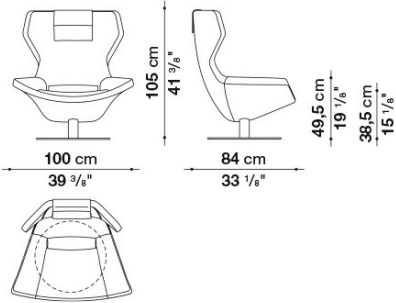

Technical drawings

MP100ADP

MP100ADP