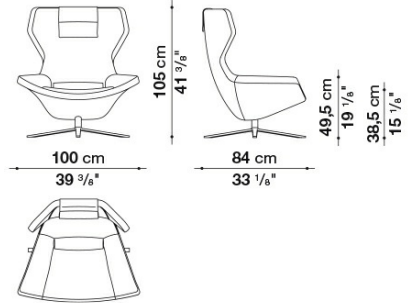

Cover:

fabric or leather

Technical drawings

MP100ADP

MP100ADP

MP100AP

MP100AP

ML100AP

ML100AP

MP100

MP100

ML100

MP63

MP63_1

B&B Italia reserves the right to make technological and aesthetic improvements to its models, including changes to the sizes and materials, without notice. The technical drawings do not define the details of the product. The measurements shown are indicative and may undergo changes. In particular, the dimensions relevant to the padded parts are subject to usage tolerances over time caused by the normal adjustment of the padding. For the specific information, please contact the dealer closest to you.