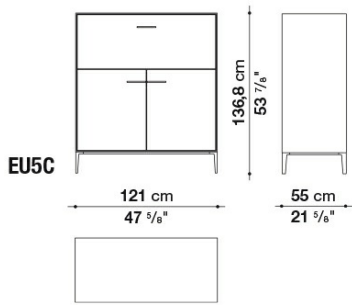

EU5C

EU11C

EU12SC

EU12DC