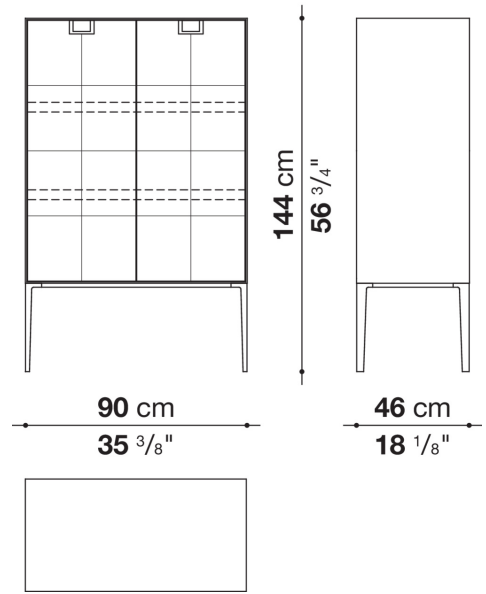

LX03LQ

LX03TQ

LX02LQ

LX02TQ