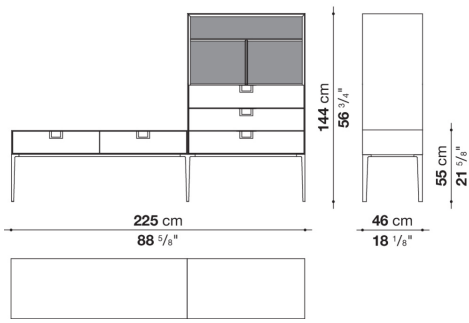

Technical information

External and internal frame
MDF wood fibre panel
Flap door compartment internal frame (LX02-LX02LQ-LX02TQ)
reflective material
Drawer frame
MDF wood fibre panel and bottom base in wood particles with melamine faced cover
Internal shelf
plywood panel with honeycomb-core and wood particles
Open compartment shelf
MDF panel
Flap door compartment shelf (LX02-LX02LQ-LX02TQ)
toughened glass
Handle
die-cast zama
Support frame
die-cast aluminium and extrusions
Adjustable feet
thermoplastic material

Technical drawings

LX03

LX02

LX04

LX05

LX01

LX15S

LX15D