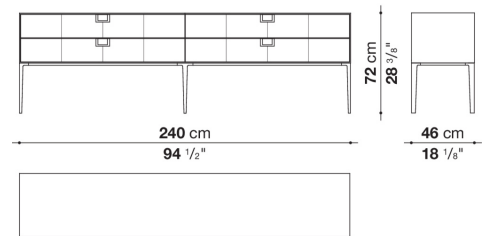

LX06TQ

LX08TQ