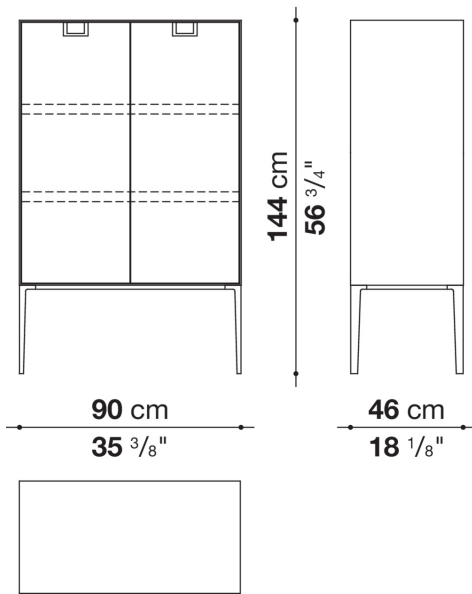

Technical drawings

LX03