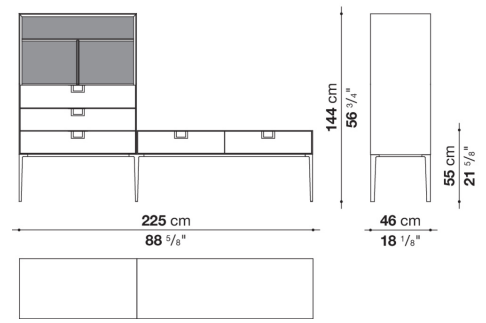

Technical information

External and internal frame
MDF wood fibre panel
Flap door compartment internal frame (LX02-LX02LQ-LX02TQ)
reflective material
Drawer frame
MDF wood fibre panel and bottom base in wood particles with melamine faced cover
Internal shelf
plywood panel with honeycomb-core and wood particles
Open compartment shelf
MDF panel
Flap door compartment shelf (LX02-LX02LQ-LX02TQ)
toughened glass
Handle
die-cast zama
Support frame
die-cast aluminium and extrusions
Adjustable feet
thermoplastic material

Technical drawings

LX03

LX02

LX04

LX05

LX01

LX15S

LX15D