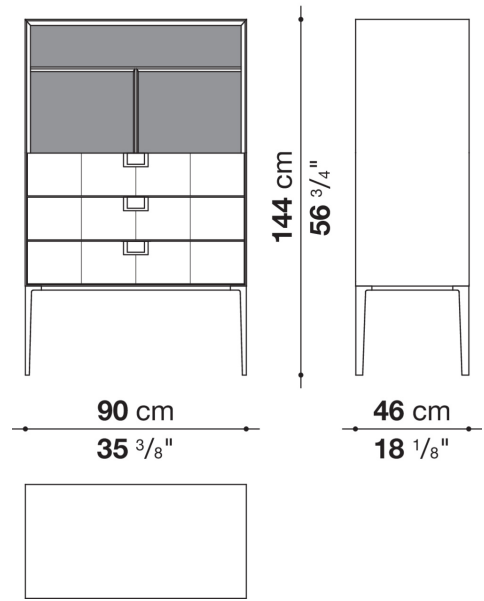

LX05LQ

LX05TQ

LX01LQ

LX01TQ