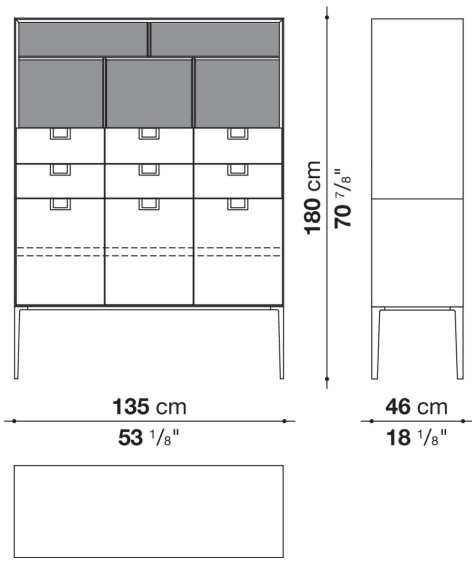

Technical information

External and internal frame
MDF wood fibre panel
Flap door compartment internal frame (LX02-LX02LQ-LX02TQ)
reflective material
Drawer frame
MDF wood fibre panel and bottom base in wood particles with melamine faced cover
Internal shelf
plywood panel with honeycomb-core and wood particles
Open compartment shelf
MDF panel
Flap door compartment shelf (LX02-LX02LQ-LX02TQ)
toughened glass
Handle
die-cast zama
Support frame
die-cast aluminium and extrusions
Adjustable feet
thermoplastic material

Technical drawings

LX03

LX02

LX04

LX05

LX01

LX15S

LX15D