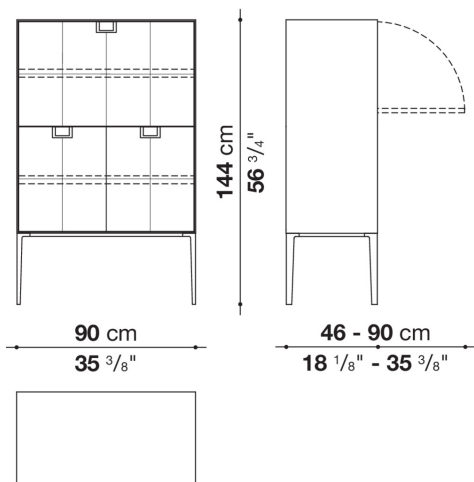

LX03LQ

LX03TQ

LX02LQ

LX02TQ