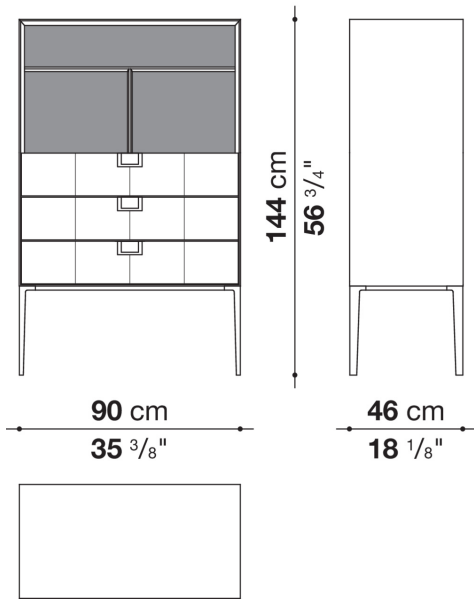

LX05LQ

LX05TQ

LX01LQ

LX01TQ