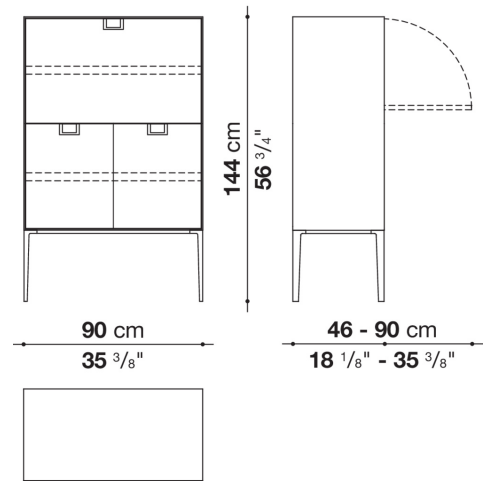

Technical drawings

LX03

LX02

LX04

LX05