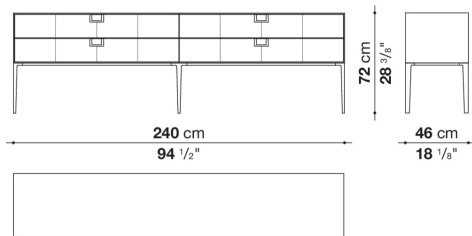

LX06LQ

LX08LQ