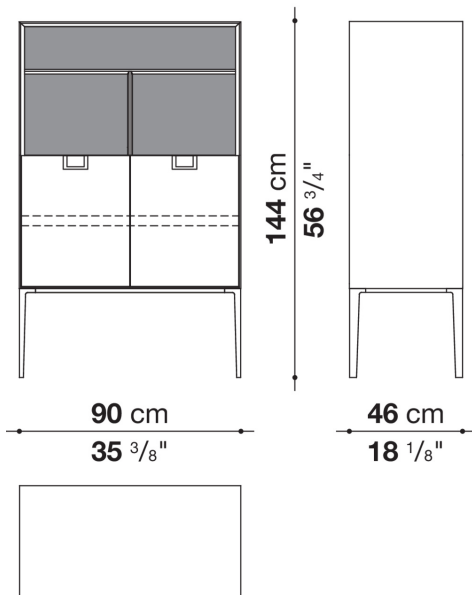

Technical information

External and internal frame
MDF wood fibre panel
Flap door compartment internal frame (LX02-LX02LQ-LX02TQ)
reflective material
Drawer frame
MDF wood fibre panel and bottom base in wood particles with melamine faced cover
Internal shelf
plywood panel with honeycomb-core and wood particles
Open compartment shelf
MDF panel
Flap door compartment shelf (LX02-LX02LQ-LX02TQ)
toughened glass
Handle
die-cast zama
Support frame
die-cast aluminium and extrusions
Adjustable feet
thermoplastic material

Technical drawings

LX03

LX02

LX04

LX05

LX01

LX15S

LX15D