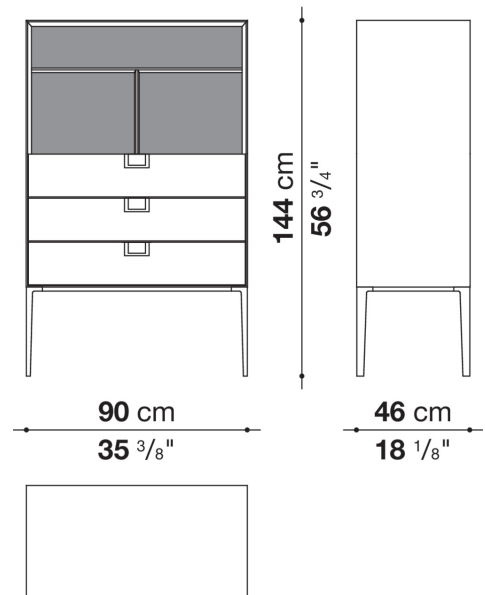

Technical information

External and internal frame
MDF wood fibre panel
Flap door compartment internal frame (LX02-LX02LQ-LX02TQ)
reflective material
Drawer frame
MDF wood fibre panel and bottom base in wood particles with melamine faced cover
Internal shelf
plywood panel with honeycomb-core and wood particles
Open compartment shelf
MDF panel
Flap door compartment shelf (LX02-LX02LQ-LX02TQ)
toughened glass
Handle
die-cast zama
Support frame
die-cast aluminium and extrusions
Adjustable feet
thermoplastic material

Technical drawings

LX03

LX02

LX04

LX05

LX01

LX15S

LX15D