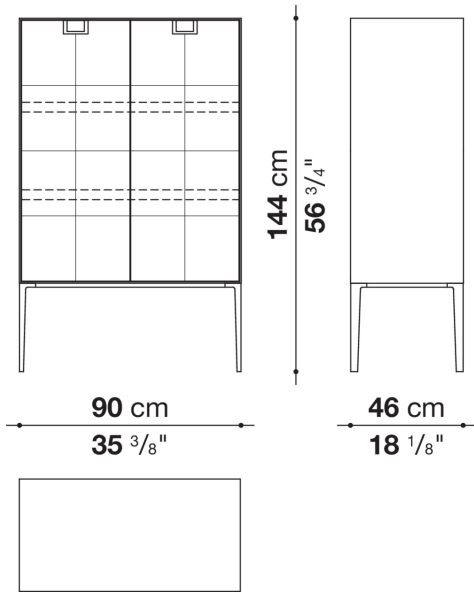

LX03LQ

LX03TQ

LX02LQ

LX02TQ