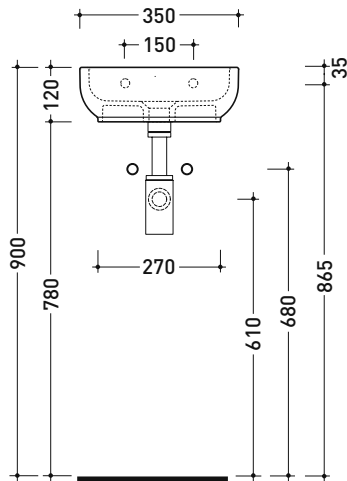

PS23LM Pass 35x23

Countertop - wall hung small basin 35x23 cm

• WITH OVERFLOW • ARRANGED FOR RIGHT/LEFT SINGLE-HOLE TAP

Complements: **Line taps basin:** ONE - NOKÉ - FOLD
Line accessories: TWO - HOOP - NOKÉ - FOLD

Package dim.

Weight 5,5 kg

Pz. Pallet n° 84

UNI EN 14688 - CL20 Dop-No14688

WHILE STOCKS LAST

vista zenitale / zenital view

foro consigliato sul piano
suggested hole on the top

vista zenitale / zenital view

vista frontale / frontal view

sezione longitudinale / section

sizes in mm

CERAMIC: glossy finish

white

Please consider a 2% tolerance on indicated measurements