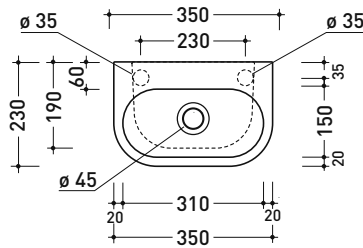

PS23LM Pass 35x23

Countertop - wall hung small basin 35x23 cm

• WITH OVERFLOW • ARRANGED FOR RIGHT/LEFT SINGLE-HOLE TAP

Complements: **Line taps basin:** ONE - NOKÉ - FOLD
Line accessories: TWO - HOOP - NOKÉ - FOLD

Package dim.

Weight 5,5 kg

Pz. Pallet n° 84

UNI EN 14688 - CL20 Dop-No14688

WHILE STOCKS LAST

vista zenitale / zenital view

foro consigliato sul piano
suggested hole on the top

vista zenitale / zenital view

vista frontale / frontal view

sezione longitudinale / section

sizes in mm

CERAMIC: glossy finish

white

Please consider a 2% tolerance on indicated measurements