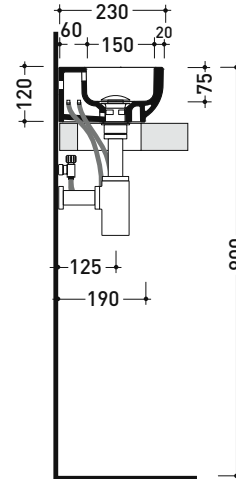

PS23LM Pass 35x23

Countertop - wall hung small basin 35x23 cm

• WITH OVERFLOW • ARRANGED FOR RIGHT/LEFT SINGLE-HOLE TAP

Complements: **Line taps basin:** ONE - NOKÉ - FOLD
Line accessories: TWO - HOOP - NOKÉ - FOLD

Package dim.

Weight 5,5 kg

Pz. Pallet n° 84

UNI EN 14688 - CL20 Dop-No14688

WHILE STOCKS LAST

vista zenitale / zenital view

foro consigliato sul piano
suggested hole on the top

vista zenitale / zenital view

vista frontale / frontal view

sezione longitudinale / section

sizes in mm

CERAMIC: glossy finish

white

Please consider a 2% tolerance on indicated measurements