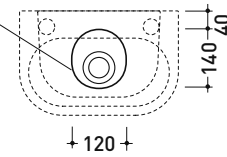

Package dim.

Weight 5,5 kg

Pz. Pallet n° 84

UNI EN 14688 - CL20 Dop-No14688

WHILE STOCKS LAST

vista zenitale / zenital view

foro consigliato sul piano
suggested hole on the top

vista zenitale / zenital view

vista frontale / frontal view

sezione longitudinale / section

sizes in mm

CERAMIC: glossy finish

white

Please consider a 2% tolerance on indicated measurements