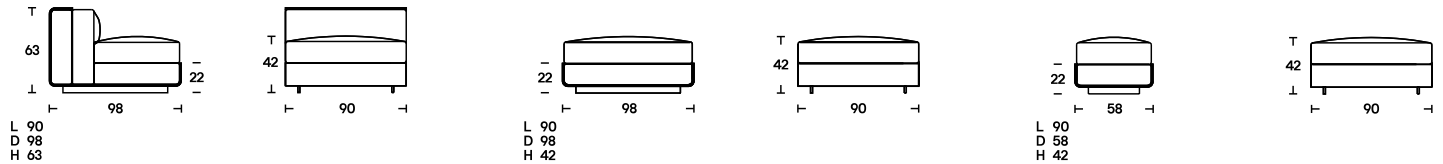

Life

Year	1975 – 2021
Designer	Roberto Mansani

In envisioning new styles of living, Roberto Mansani imagined solutions to reshape the home, and the Life sofa retains its modern edge. Maintaining its modular and flexible design, today the sofàs original lucite frame has been elongated and updated with versions in dark stained walnut and black ash for contemporary living ideals.

Dimensions

Finishes

The following elements are available: seat module, pouf S and pouf M.

Structure: curved, brushed open grain birch plywood veneered in black ash and dark walnut finish, with a system of hidden connection hooks.