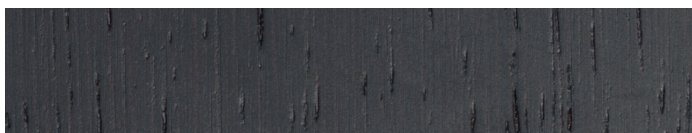

Frassino Wengè
Ashwood Wengè