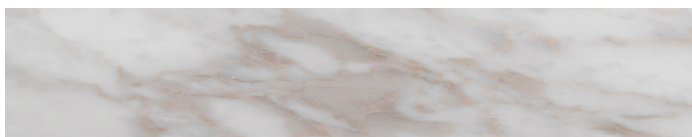

MOCKI

Design Federica Biasi

MARMI / MARBLES

Calacatta Oro