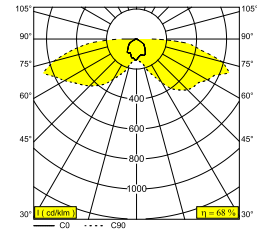

## STIP W S 830 A

223 55 83 A

AVAILABLE IN

**ALU GREY** 223 55 83 A

**DARK GREY** 223 55 83 N

 [View on website](#)

### General info

<b>LOCATION</b>	outdoor
<b>INSTALLATION</b>	Wall Surface mounted
<b>INGRESS PROTECTION</b>	IP55
<b>WEIGHT (KG)</b>	0.4
<b>ADJUSTABILITY</b>	non adjustable
<b>INFORMATION</b>	INCL.SYMMETRIC LENS INCL.LED POWER SUPPLY 350mA-DC