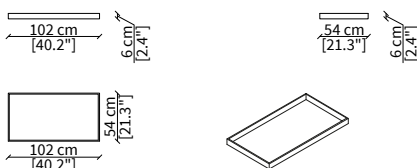

Dimensions in centimeter if not differently indicated.
The Company reserves the right to change the models without any advance notice.
Tolerance on the given sizes +/- 2%.

PIANI / TOPS

cod. 12430

Piano 102x34 cm / Top 102x34 cm

cod. 12431

Piano 102x54 cm / Top 102x54 cm

VASSOI / TRAYS

cod. 12131

Vassoio 102x34 cm / Tray 102x34 cm

cod. 12132

Vassoio 102x54 cm / Tray 102x54 cm

SCATOLE / BOXES