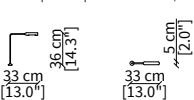

cod. TYDA

Lampada per cabinet / Cabinet lamp