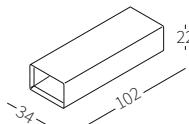

Wooden element available in two sizes to be placed on the Top Flat armrest.

cod. 12131
Vassoio 102x34 cm
Tray 102x34 cm

cod. 12132
Piano 102x54 cm
Top 102x54 cm

cod. 12432
Scatola 102x34xh22 cm
Box 102x34xh22 cm