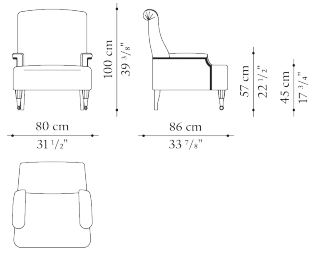

AZUCENA

ABCD

Design: Luigi Caccia Dominioni, 1960

Technical data

Armchair

D_ABI

Two-seater sofa

D_AB2