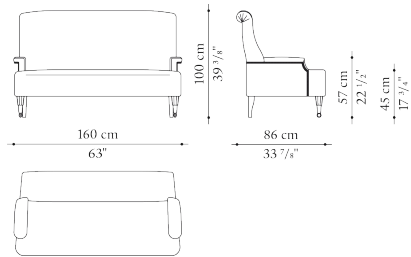

AZUCENA

ABCD

Design: Luigi Caccia Dominioni, 1960

Technical data

Armchair

D_ABI

Two-seater sofa

D_AB2