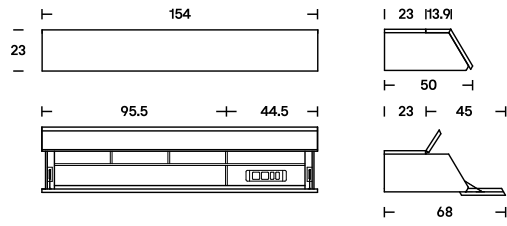

Dimensions

L 154
D 50
H 23

Finishes

Door and top available in matt or glossy lacquered finishes, in the colors:
black, white, white SW, linen, sand, clay, burgundy, pink, dark green, mustard yellow, brick red, Navy blue.