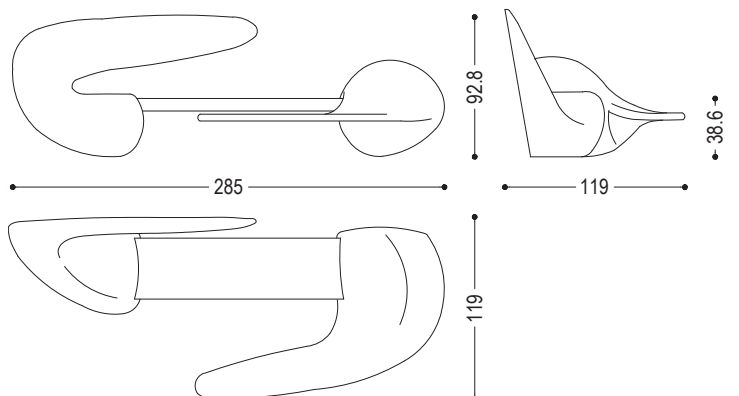

Bench composed of one or two planks in solid Briccola wood with natural sides and two symmetrical elements in solid cedarwood to be used as backsides and footrest.

STANDARD VERSION: BRICCOLA WOODEN SEAT; CEDARWOOD SIDE ELEMENTS

CODE	SIZE	A6
BRICCOLA-RASHID	W.285 x D.119 x H.38,6/92,8	■

AVAILABLE FINISHES:

A6: briccola

WOOD

A6

briccola