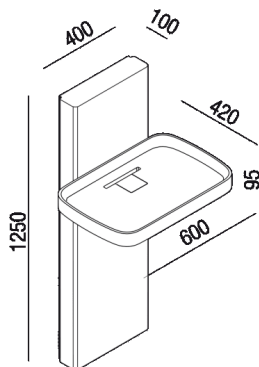

Washbasin support column h 1250 mm (49" 7/32)

ACER092_+ ACER095 _+ AKIT094C

Diego Vencato, Marco Merendi, 2018

Finishes

-  Cementoskin® brick red
-  Cementoskin® coffee
-  Cementoskin® dark grey
-  Cementoskin® green
-  Cementoskin® light grey

Materials

-  Concrete

Collection produced in Cementoskin® (coloured cement paste), resistant to any kind of dirt with a natural, velvety surface, available in different colours; the elements in the collection can be installed indoors and outdoors. The column which supports the washbasin is fitted with indents on the rear which allow customization of tap. The column and washbasin are fixed to the wall using the dedicated (AKIT094C). There is no free-standing version available.

Height:	125 cm	49" 7/32 inches
Width:	40 cm	15" 3/4 inches
Weight:	28 kg	62 lbs
Depth:	10 cm	3" 15/16 inches
Packaging:	57 x 160 x 30 cm	22" 4/8 x 63" x 11" 6/8 inches
Total weight:	55 kg	121 lbs

Main dimensions

Main dimensions: rear view