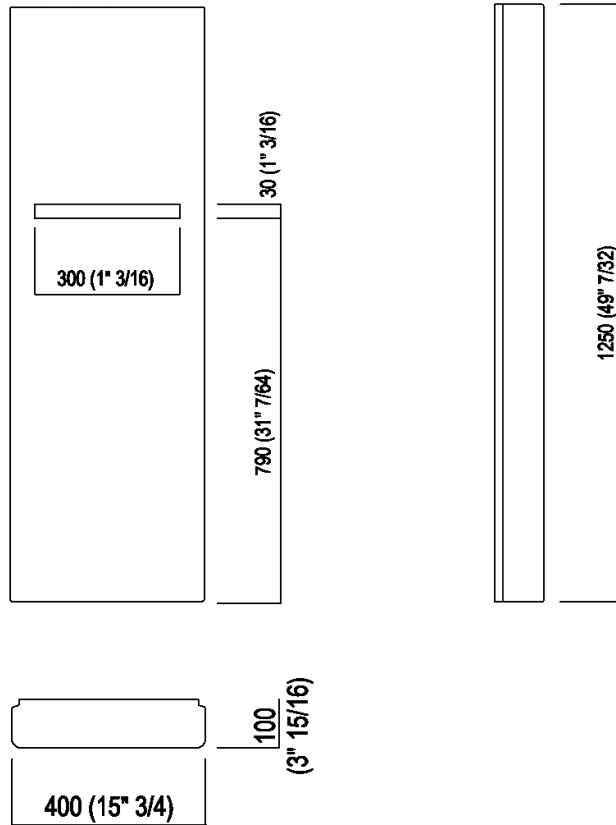

Washbasin support column h 1250 mm (49" 7/32)

ACER092_+ ACER095 _+ AKIT094C

Diego Vencato, Marco Merendi, 2018

Finishes

-  Cementoskin® brick red
-  Cementoskin® coffee
-  Cementoskin® dark grey
-  Cementoskin® green
-  Cementoskin® light grey

Height:	125 cm	49" 7/32 inches
Width:	40 cm	15" 3/4 inches
Weight:	28 kg	62 lbs
Depth:	10 cm	3" 15/16 inches
Packaging:	57 x 160 x 30 cm	22" 4/8 x 63" x 11" 6/8 inches
Total weight:	55 kg	121 lbs

Main dimensions

Main dimensions: rear view