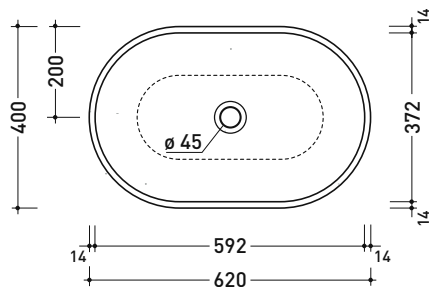

### Countertop basin 62 cm

• WITHOUT OVERFLOW • WITHOUT TAP LEDGE

Complements: FORTY6 shelf (F6PS65)  
 BOX wall hung vanity units depth 37 / 50 cm  
 CUBIKA wall hung vanity units depth 37 / 50 cm  
 DENVER furniture (DV103M)  
 FILO 75 metal structure (FI75SV - FI75SC)  
 Line taps basin: ONE - NOKÉ - SI - FOLD - X1  
 Line accessories: TWO - HOOP - NOKÉ - FOLD

Package dim.

Weight 13 kg

Pz. Pallet n° 30

UNI EN 14688 - CL00 Dop-No14688

vista zenitale / zenital view

foro consigliato  
 sul piano Ø140  
 suggested hole  
 on the top Ø140

vista zenitale / zenital view

vista frontale / frontal view

sezione longitudinale / section

sizes in mm

Please consider a 2% tolerance on indicated measurements

CERAMIC: glossy finish

white