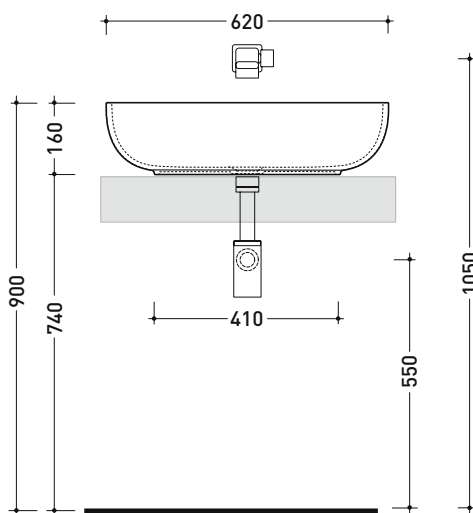

### Countertop basin 62 cm

• WITHOUT OVERFLOW • WITHOUT TAP LEDGE

Complements: FORTY6 shelf (F6PS65)  
 BOX wall hung vanity units depth 37 / 50 cm  
 CUBIKA wall hung vanity units depth 37 / 50 cm  
 DENVER furniture (DV103M)  
 FILO 75 metal structure (FI75SV - FI75SC)  
 Line taps basin: ONE - NOKÉ - SI - FOLD - X1  
 Line accessories: TWO - HOOP - NOKÉ - FOLD

Package dim.

Weight 13 kg

Pz. Pallet n° 30

UNI EN 14688 - CL00 Dop-No14688

vista zenitale / zenital view

foro consigliato  
 sul piano Ø140  
 suggested hole  
 on the top Ø140

vista zenitale / zenital view

vista frontale / frontal view

sezione longitudinale / section

sizes in mm

Please consider a 2% tolerance on indicated measurements

CERAMIC: glossy finish

white