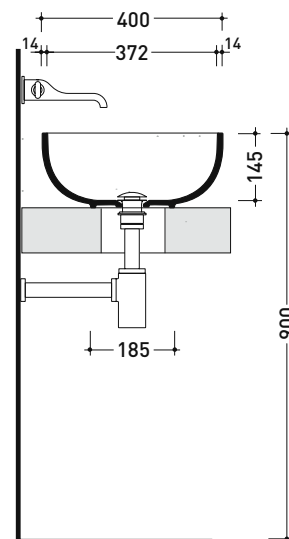

### Countertop basin 62 cm

• WITHOUT OVERFLOW • WITHOUT TAP LEDGE

Complements: FORTY6 shelf (F6PS65)  
 BOX wall hung vanity units depth 37 / 50 cm  
 CUBIKA wall hung vanity units depth 37 / 50 cm  
 DENVER furniture (DV103M)  
 FILO 75 metal structure (FI75SV - FI75SC)  
 Line taps basin: ONE - NOKÉ - SI - FOLD - X1  
 Line accessories: TWO - HOOP - NOKÉ - FOLD

Package dim.

Weight 13 kg

Pz. Pallet n° 30

UNI EN 14688 - CL00 Dop-No14688

vista zenitale / zenital view

foro consigliato  
 sul piano Ø140  
 suggested hole  
 on the top Ø140

vista zenitale / zenital view

vista frontale / frontal view

sezione longitudinale / section

sizes in mm

Please consider a 2% tolerance on indicated measurements

CERAMIC: glossy finish

white