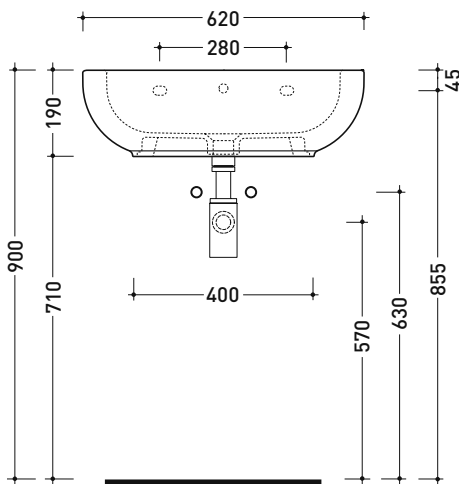

PS62L Pass 62

Countertop - wall hung basin 62 cm

• WITH OVERFLOW • ARRANGED FOR THREE HOLES TAP

Complements: Forty6 shelf (F6PS62)
 BOX wall hung vanity units depth 50 cm
 CUBIKA wall hung vanity units depth 50 cm
 DENVER furniture (DV103M)
 Line taps basin: ONE - NOKÉ - SI - FOLD - X1
 Line accessories: TWO - HOOP - NOKÉ - FOLD

Package dim.

Weight 19 kg

Pz. Pallet n° 20

UNI EN 14688 - CL20 Dop-No14688

foro consigliato sul piano
suggested hole on the top

vista zenitale / zenital view

vista frontale / frontal view

vista zenitale / zenital view

sezione longitudinale / section

sizes in mm

Please consider a 2% tolerance on indicated measurements

CERAMIC: glossy finish

white