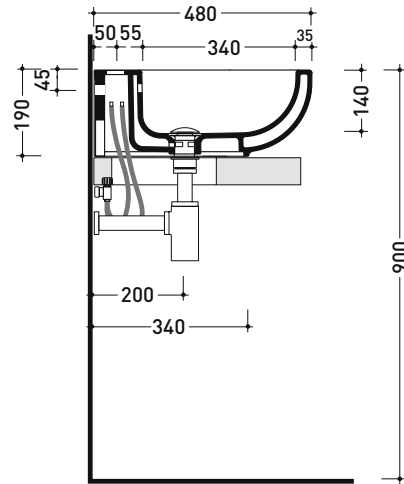

PS62L Pass 62

Countertop - wall hung basin 62 cm

• WITH OVERFLOW • ARRANGED FOR THREE HOLES TAP

Complements: Forty6 shelf (F6PS62)
 BOX wall hung vanity units depth 50 cm
 CUBIKA wall hung vanity units depth 50 cm
 DENVER furniture (DV103M)
 Line taps basin: ONE - NOKÉ - SI - FOLD - X1
 Line accessories: TWO - HOOP - NOKÉ - FOLD

Package dim.

Weight 19 kg

Pz. Pallet n° 20

UNI EN 14688 - CL20 Dop-No14688

foro consigliato sul piano
suggested hole on the top

vista zenitale / zenital view

vista frontale / frontal view

vista zenitale / zenital view

sezione longitudinale / section

sizes in mm

Please consider a 2% tolerance on indicated measurements

CERAMIC: glossy finish

white