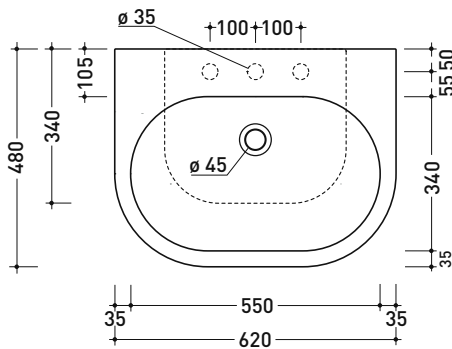

PS62L Pass 62

Countertop - wall hung basin 62 cm

• WITH OVERFLOW • ARRANGED FOR THREE HOLES TAP

Complements: Forty6 shelf (F6PS62)
 BOX wall hung vanity units depth 50 cm
 CUBIKA wall hung vanity units depth 50 cm
 DENVER furniture (DV103M)
 Line taps basin: ONE - NOKÉ - SI - FOLD - X1
 Line accessories: TWO - HOOP - NOKÉ - FOLD

Package dim.

Weight 19 kg

Pz. Pallet n° 20

UNI EN 14688 - CL20 Dop-No14688

foro consigliato sul piano
suggested hole on the top

vista zenitale / zenital view

vista frontale / frontal view

vista zenitale / zenital view

sezione longitudinale / section

sizes in mm

Please consider a 2% tolerance on indicated measurements

CERAMIC: glossy finish

white