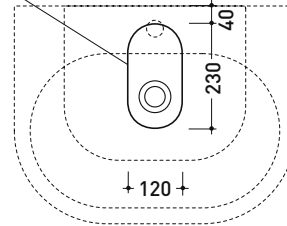

PS62L Pass 62

Countertop - wall hung basin 62 cm

• WITH OVERFLOW • ARRANGED FOR THREE HOLES TAP

Complements: Forty6 shelf (F6PS62)
 BOX wall hung vanity units depth 50 cm
 CUBIKA wall hung vanity units depth 50 cm
 DENVER furniture (DV103M)
 Line taps basin: ONE - NOKÉ - SI - FOLD - X1
 Line accessories: TWO - HOOP - NOKÉ - FOLD

Package dim.

Weight 19 kg

Pz. Pallet n° 20

UNI EN 14688 - CL20 Dop-No14688

foro consigliato sul piano
suggested hole on the top

vista zenitale / zenital view

vista frontale / frontal view

vista zenitale / zenital view

sezione longitudinale / section

sizes in mm

Please consider a 2% tolerance on indicated measurements

CERAMIC: glossy finish

white