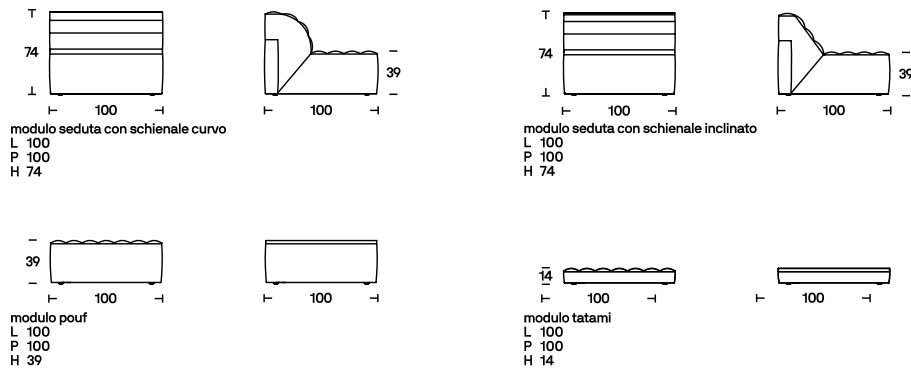

Dimensions