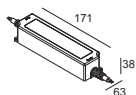

21012 0145 LED POWER SUPPLY 24V-DC / 90W IP67 DIM5

15 ☐