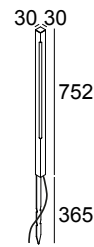

## STIEVIE 75 N

270 73 075 N

AVAILABLE IN  
**DARK GREY** 270 73 075 N

 [View on website](#)

### General info

<b>LOCATION</b>	outdoor
<b>INSTALLATION</b>	Floor Surface mounted
<b>INGRESS PROTECTION</b>	IP65
<b>PROTECTION AGAINST MECHANICAL IMPACT</b>	IK03
<b>WEIGHT (KG)</b>	1.1
<b>ADJUSTABILITY</b>	non adjustable
<b>INFORMATION</b>	INCL.PIN INCL.1 x CABLE H05 RN-F 2 x 1 mm <sup>2</sup> 2m EXCL.LED POWER SUPPLY 24V-DC

### Electrical info

<b>ELECTRICAL</b>	24V-DC
<b>CLASS</b>	III
<b>DIM TYPE</b>	depending on type of external power supply
<b>ENERGY CLASS</b>	G