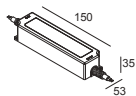

16 per channel

**21012 0101** LED POWER SUPPLY 24V-DC / 60W IP67 DIM1

10

**21012 0111** LED POWER SUPPLY 24V-DC / 90W IP67 DIM1

15

**21012 0121** LED POWER SUPPLY 24V-DC / 120W IP67 DIM1

21

**21012 0135** LED POWER SUPPLY 24V-DC / 60W IP67 DIM5