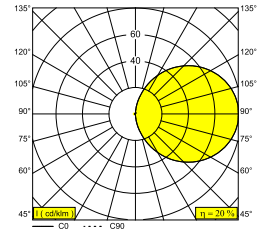

[View on website](#)

General info

LOCATION	outdoor
INSTALLATION	Floor Surface mounted
INGRESS PROTECTION	IP65
PROTECTION AGAINST MECHANICAL IMPACT	IK03
WEIGHT (KG)	1.1
ADJUSTABILITY	non adjustable
INFORMATION	INCL.PIN INCL.1 x CABLE H05 RN-F 2 x 1 mm² 2m EXCL.LED POWER SUPPLY 24V-DC

Electrical info

ELECTRICAL	24V-DC
CLASS	III
DIM TYPE	depending on type of external power supply
ENERGY CLASS	G

Lightsource info

Lightsource Name	LED
Lightsource	LED TUBE 6W / CRI>80 / 3000K / 513lm
LED Technics (light source)	513lm // 6W // 83lm/W
LED Technics (luminaire)	103lm // 7W // 15lm/W

Requirements

LED POWER SUPPLY 24V-DC

For detailed installation instructions, please consult the manual: [270_73_075_HAND.pdf](#)