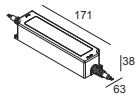

21012 0111 LED POWER SUPPLY 24V-DC / 90W IP67 DIM1

15 ☐