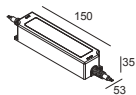

21012 0101 LED POWER SUPPLY 24V-DC / 60W IP67 DIM1

10 ☐