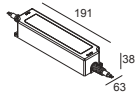

16 per channel

**21012 0101** LED POWER SUPPLY 24V-DC / 60W IP67 DIM1

10

**21012 0111** LED POWER SUPPLY 24V-DC / 90W IP67 DIM1

15

**21012 0121** LED POWER SUPPLY 24V-DC / 120W IP67 DIM1

21

**21012 0135** LED POWER SUPPLY 24V-DC / 60W IP67 DIM5