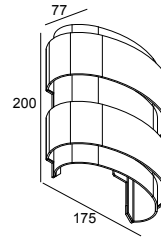

BAND-OH! 930 DIM8 BROB

30311 9308 BROB

AVAILABLE IN
BRUSHED OLD BRONZE 30311 9308 BROB
PIANO BLACK-BLACK 30311 9308 PB-B

 [View on website](#)

General info

LOCATION	indoor
INSTALLATION	Wall Surface mounted
INGRESS PROTECTION	IP20
WEIGHT (KG)	0.6
ADJUSTABILITY	non adjustable