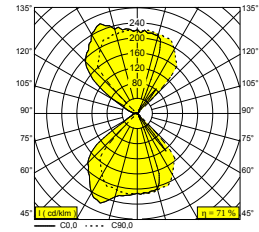

BAND-OH! 930 DIM8 BROB

30311 9308 BROB

AVAILABLE IN
BRUSHED OLD BRONZE 30311 9308 BROB
PIANO BLACK-BLACK 30311 9308 PB-B

 [View on website](#)

General info

LOCATION	indoor
INSTALLATION	Wall Surface mounted
INGRESS PROTECTION	IP20
WEIGHT (KG)	0.6
ADJUSTABILITY	non adjustable

Electrical info

ELECTRICAL	230V / 50-60Hz
CLASS	I
DIM TYPE	mains (phase cut-off)
ENERGY CLASS	G

Lightsource info

Lightsource Name	LED
Lightsource	2 x (AC LED array 8W / CRI>90 (R9: 54) / 3000K / 630lm)
TM-30 Values	Rf: 91 / Rg: 98
SDCM	SDCM3
Riskgroup	RG1
LM80	L80B10 > 67000
LED Technics (light source)	1260lm // 16W // 79lm/W
LED Technics (luminaire)	897lm // 16W // 56lm/W