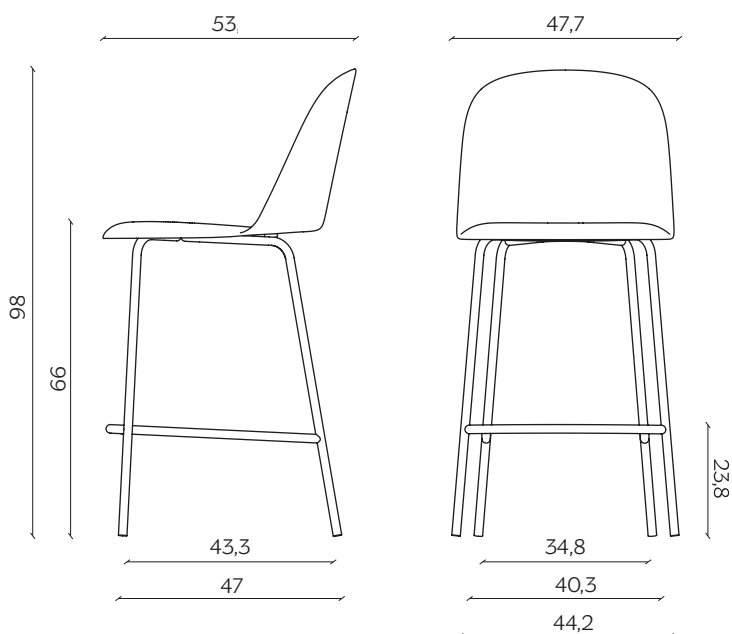

Mariolina is the answer to the need for an eclectic product, made with a contemporary production method and suitable for everyday life.

DIMENSIONI | DIMENSIONS

lunghezza | width: 47,7 cm

larghezza | depth: 53 cm

altezza | height: 98 cm

altezza del sedile | seat height: 66 cm

AMBIENTE | ENVIRONMENT

interno, esterno (solo su base laccata e senza cuscino sedile)
indoor, outdoor (only on lacquered base and without seat cushion)