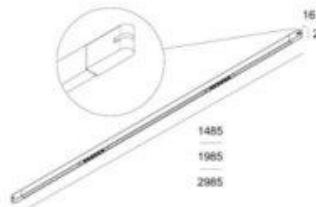

GENERAL LIGHT

NEW
MIKALINE

		L148	L198	L298
3000K CRI>90	LED 20W / 1568lm / 48V-DC	30611 9300 ◊		
	LED 27W / 2138lm / 48V-DC		30612 9300 ◊	
	LED 41W / 3278lm / 48V-DC			30613 9300 ◊
2700K CRI>90	LED 20W / 1485lm / 48V-DC	30611 9200 ◊		
	LED 27W / 2025lm / 48V-DC		30612 9200 ◊	
	LED 41W / 3105lm / 48V-DC			30613 9200 ◊

◊ B ● / GC ●
INCL.1 x PLUG-IN 48V CABLE 11cm

TASK LIGHT