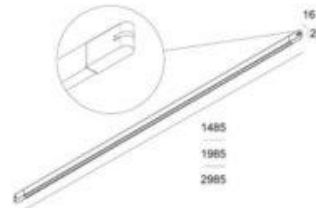

MIKALINE

The toolset consists of a range of profiles with sandblasted optics for general lighting or shielded LED dots with a low UGR for task lighting, several connectors to couple up to 4 profiles together, a handful of fixations to joint the profiles with wall or ceiling and a series of plug-in cables for an easy electrical supply of the system.

With up to 10m of profile from 1 feeding point, the 48V powered Mikaline is perfect to build structures for spacious environments and at the same time easily fits in smaller scaled rooms. Create frameworks that light up the room completely, opt for a cosy setting with only indirect light towards the wall or go for a pure linear pattern with dedicated task lighting, possibilities are endless and customizable to individual preferences.

Mikaline is not only appealing as a structure, also the design of the toolset itself is pure eye candy. The dark black structured lines are in powerful contrast with the shiny chromed connection sets. The playful shape of the cable connectors add a joyful element into the linear patterns and the options of Gold Coloured as a finish add a luxurious touch and feel to it. Like brush strokes on a black canvas.