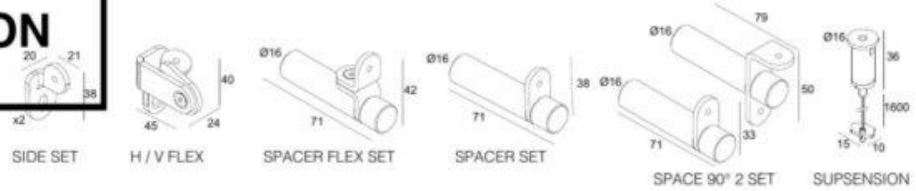

FIXATION

INTERIOR CEILING