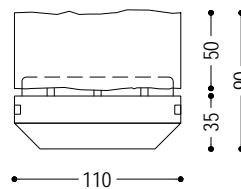

NATURA 6 SINGLE