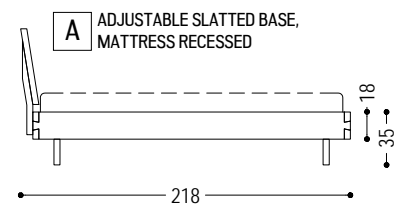

Bed completely made of solid wood with headboard composed of a single plank with upper natural side. Bed sides with dovetail joints made completely by hand.

CODE	SIZE	A1	A2
NATURA 6 DOUBLE	total size: W 170 x D 218 x H 90 space for slatted base: W 162 x D 202 suggested mattress: W 160 x D 200	■	■
	total size: W 180 x D 218 x H 90 space for slatted base: W 172 x D 202 suggested mattress: W 170 x D 200	■	■
	total size: W 190 x D 218 x H 90 space for slatted base: W 182 x D 202 suggested mattress: W 180 x D 200	■	■
	total size: W 210 x D 218 x H 90 space for slatted base: W 202 x D 202 suggested mattress: W 200 x D 200	■	■
NATURA 6 SINGLE	total size: W 110 x D 218 x H 90 space for slatted base: W 102 x D 202 suggested mattress: W 100 x D 200	■	■
NATURA 6 FRENCH	total size: W 150 x D 218 x H 90 space for slatted base: W 142 x D 202 suggested mattress: W 140 x D 200	■	■

AVAILABLE FINISHES:

A1: walnut with knots

A2: oak with knots

NATURA 6 SINGLE