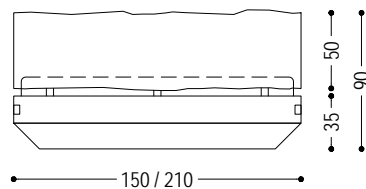

AVAILABLE FINISHES:

A1: walnut with knots

A2: oak with knots

NATURA 6 DOUBLE - NATURA 6 FRENCH