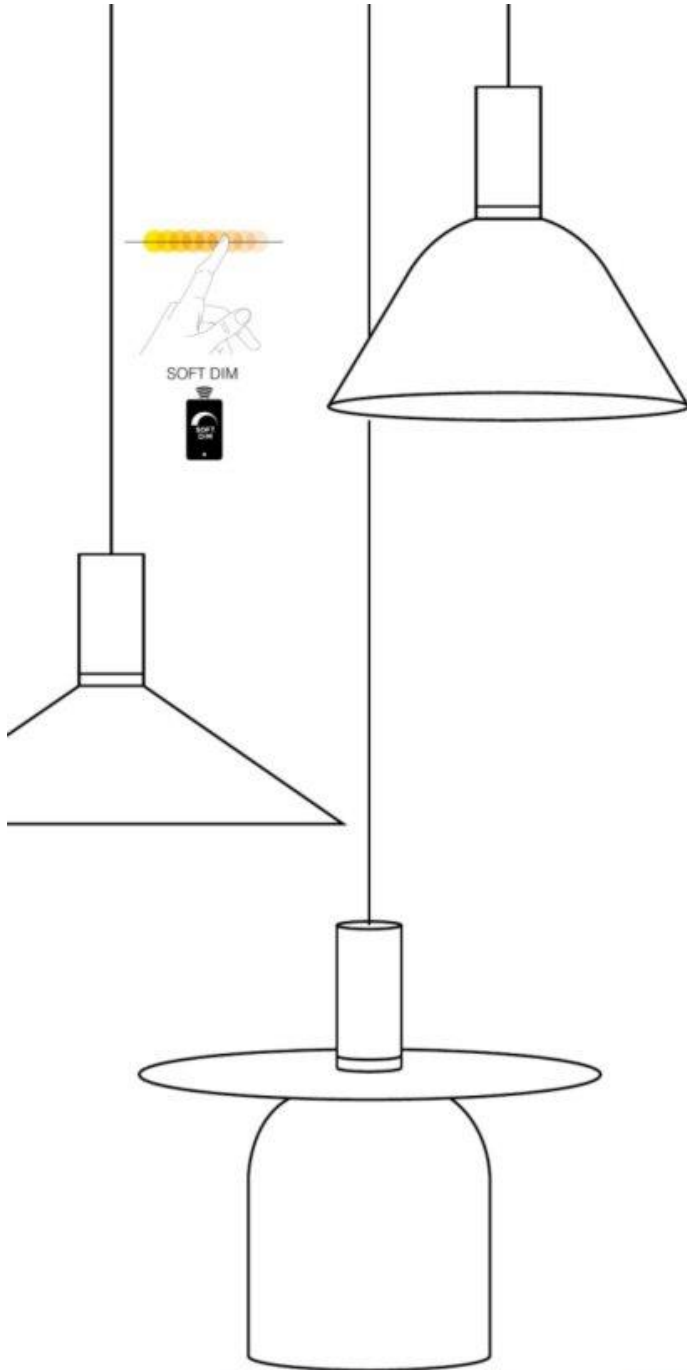

READ MY COLOUR

◊ B ● / GC ● / W ○