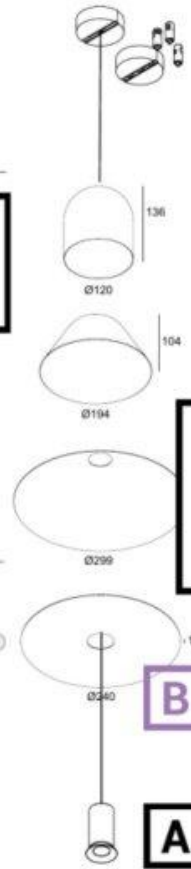

INTERIOR CEILING

CHOOSE YOUR SHADE(S)

FINISH YOUR SPECIFICATION

REQUIREMENT / OPTION / ACCESSORY

LED POWER SUPPLY MORE INFO AND ALL POWER SUPPLIES ON FOLD-OUT RIGHT

LED POWER SUPPLY	ITEM NO.	DESCRIPTION	REMARKS
MAINS DIM (FE)	11	21012 0298	ⓘ min. 55
1-10V DIM	15	300 90 124	ⓘ min. 55
DALI DIM	14	300 90 125	ⓘ min. 55

or POWERBOX

POWERBOX	DESCRIPTION	ITEM NO.	REMARKS
or POWERBOX H15	NON DIM	28814 0080 B	R*
	DALI DIM	28814 0075 B	R

INSTALLATION

INSTALLATION	DESCRIPTION	ITEM NO.	REMARKS
	CEILING BASE	23943 0010 B	○
	CEILING BASE MULTI 1	28700 0040 B / W	○
	CEILING BASE MULTI 3	28700 0070 B / W	○

FINISH

FINISH	DESCRIPTION	ITEM NO.	REMARKS
	CUPPA SHADE 120	28800 0010 B / GC / W	○
	or CUPPA SHADE 190	28800 0020 B / GC / W	○
	or CUPPA SHADE 300	28800 0030 B / GC / W	○
	or CUPPA DISK	28800 0040 B / W	R

* REMOTE INSTALLATION