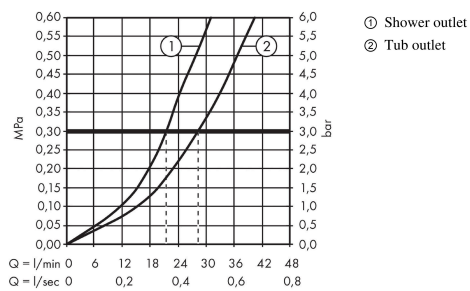

AXOR Starck Organic
Single lever bath mixer for concealed installation
 Surfaces: **Chrome** Article Number: **12415000**

product features

- 2 functions
- connection type: basic set
- flow rate upper outlet: 20 l/min
- flow rate lower outlet: 29 l/min
- maximum flow rate at 3 bar: 29 l/min
- min. operating pressure: 1 bar
- max. operating pressure: 10 bar
- ceramic cartridge
- temperature limitation adjustable
- diverter with automatic resetting
- with silencer
- suitable for continuous flow water heaters

Product image

Scale drawing

AXOR Starck Organic
Single lever bath mixer for concealed installation
 Surfaces: **Chrome** Article Number: **12415000**

Flowchart

AXOR Starck Organic
Single lever bath mixer for concealed installation
 Surfaces: **Chrome** Article Number: **12415000**