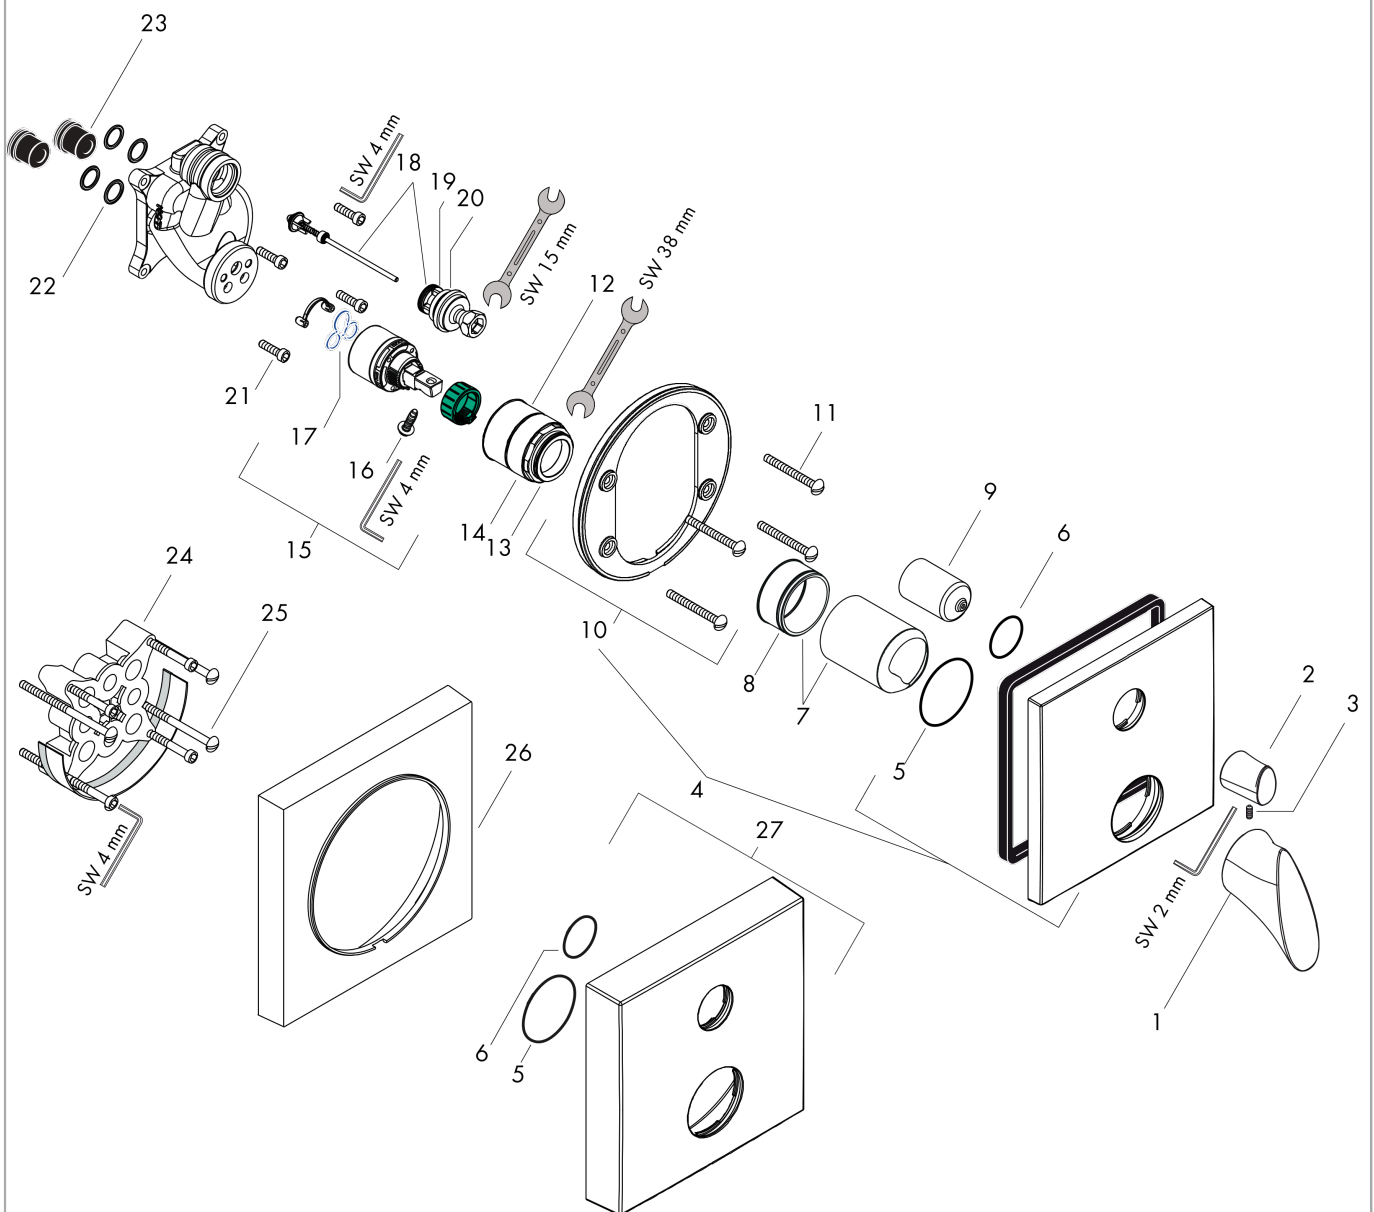

AXOR Starck Organic
Single lever bath mixer for concealed installation
 Surfaces: **Chrome** Article Number: **12415000**

product features

- 2 functions
- connection type: basic set
- flow rate upper outlet: 20 l/min
- flow rate lower outlet: 29 l/min
- maximum flow rate at 3 bar: 29 l/min
- min. operating pressure: 1 bar
- max. operating pressure: 10 bar
- ceramic cartridge
- temperature limitation adjustable
- diverter with automatic resetting
- with silencer
- suitable for continuous flow water heaters

Product image

Scale drawing

AXOR Starck Organic
Single lever bath mixer for concealed installation
 Surfaces: **Chrome** Article Number: **12415000**

Flowchart

AXOR Starck Organic
Single lever bath mixer for concealed installation
 Surfaces: **Chrome** Article Number: **12415000**

Exploded Drawing

Year of production: >01/17

AXOR Starck Organic
Single lever bath mixer for concealed installation
 Surfaces: **Chrome** Article Number: **12415000**

Spare part list

Year of production: >01/17

Pos.		Article Number	Price	PU
1	handle	98311000	-	1
2	diverter knob cpl.	98310000	-	1
3	hollow set screw M4x10	97667000	-	1
4	escutcheon	98309000	-	1
5	O-Ring 48x3	95508000	-	1
6	O-ring 29x3	98371000	-	1
7	flange	98684000	-	1
8	O-ring 43x1,5	98148000	-	1
9	sleeve	98308000	-	1
10	holder for escutcheon	98793000	-	1
11	set of fixing screws	96454000	-	1
12	nut	98796000	-	1
13	O-ring 30x1,5	98433000	-	1
14	O-ring 39x1,5	98400000	-	1
15	cartridge, assy	92730000	-	1
16	locking screw for handle	95140000	-	1
17	seal	95008000	-	1
18	selector assy	95014000	-	1
19	O-ring 17x2	98199000	-	1
20	O-ring 20x2,5	92602000	-	1
21	set of screws	96525000	-	1
22	O-ring 16x2	98133000	-	1
23	noise reduction	94073000	-	1
24	extension 25 mm	13595000	-	1
25	set of fixing screws	97747000	-	1
26	extension 22 mm	97407000	-	1
27	escutcheon height = 33 mm (when wall is not deep enough).	14968000	-	1
a	concealed item	01800180	-	1
b	adapter for exchanged connections	93181000	-	1
c	fixation set	96615000	-	1