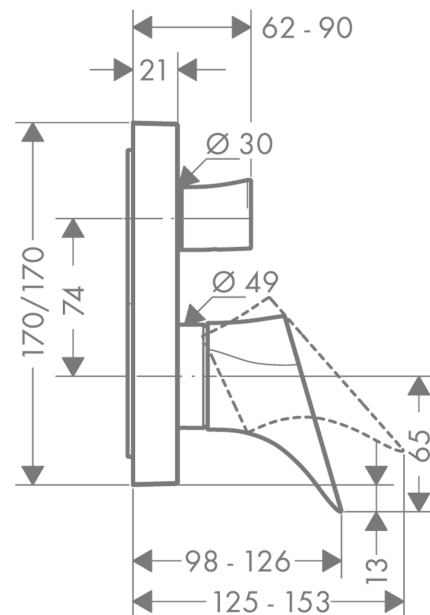

AXOR Starck Organic
Single lever bath mixer for concealed installation
 Surfaces: **Chrome** Article Number: **12415000**

product features

- 2 functions
- connection type: basic set
- flow rate upper outlet: 20 l/min
- flow rate lower outlet: 29 l/min
- maximum flow rate at 3 bar: 29 l/min
- min. operating pressure: 1 bar
- max. operating pressure: 10 bar
- ceramic cartridge
- temperature limitation adjustable
- diverter with automatic resetting
- with silencer
- suitable for continuous flow water heaters

Product image

Scale drawing

AXOR Starck Organic
Single lever bath mixer for concealed installation
 Surfaces: **Chrome** Article Number: **12415000**

Flowchart

AXOR Starck Organic
Single lever bath mixer for concealed installation
 Surfaces: **Chrome** Article Number: **12415000**

Exploded Drawing

Year of production: >01/17

AXOR Starck Organic
Single lever bath mixer for concealed installation
 Surfaces: **Chrome** Article Number: **12415000**

Spare part list

Year of production: >01/17

Pos.		Article Number	Price	PU
1	handle	98311000	-	1
2	diverter knob cpl.	98310000	-	1
3	hollow set screw M4x10	97667000	-	1
4	escutcheon	98309000	-	1
5	O-Ring 48x3	95508000	-	1
6	O-ring 29x3	98371000	-	1
7	flange	98684000	-	1
8	O-ring 43x1,5	98148000	-	1
9	sleeve	98308000	-	1
10	holder for escutcheon	98793000	-	1
11	set of fixing screws	96454000	-	1
12	nut	98796000	-	1
13	O-ring 30x1,5	98433000	-	1
14	O-ring 39x1,5	98400000	-	1
15	cartridge, assy	92730000	-	1
16	locking screw for handle	95140000	-	1
17	seal	95008000	-	1
18	selector assy	95014000	-	1
19	O-ring 17x2	98199000	-	1
20	O-ring 20x2,5	92602000	-	1
21	set of screws	96525000	-	1
22	O-ring 16x2	98133000	-	1
23	noise reduction	94073000	-	1
24	extension 25 mm	13595000	-	1
25	set of fixing screws	97747000	-	1
26	extension 22 mm	97407000	-	1
27	escutcheon height = 33 mm (when wall is not deep enough).	14968000	-	1
a	concealed item	01800180	-	1
b	adapter for exchanged connections	93181000	-	1
c	fixation set	96615000	-	1