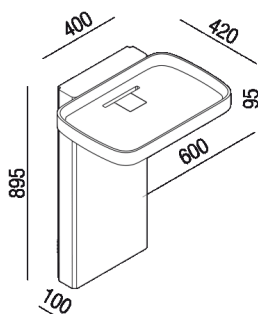

Washbasin support column h 825 mm (32" 31/64)

ACER092_+ACER096_+AKIT094C

Diego Vencato, Marco Merendi, 2018

Collection produced in Cementoskin® (coloured cement paste), resistant to any kind of dirt with a natural, velvety surface, available in different colours; the elements in the collection can be installed indoors and outdoors. The column which supports the washbasin is fitted with indents on the rear which allow customization of tap. The column and washbasin are fixed to the wall using the dedicated (AKIT094C). There is no free-standing version available.

Height:	89.5 cm	35" 15/64 inches
Width:	40 cm	15" 3/4 inches
Weight:	20 kg	44 lbs
Depth:	10 cm	3" 15/16 inches
Packaging:	57 x 160 x 30 cm	22" 4/8 x 63" x 11" 6/8 inches
Total weight:	47 kg	104 lbs

Finishes