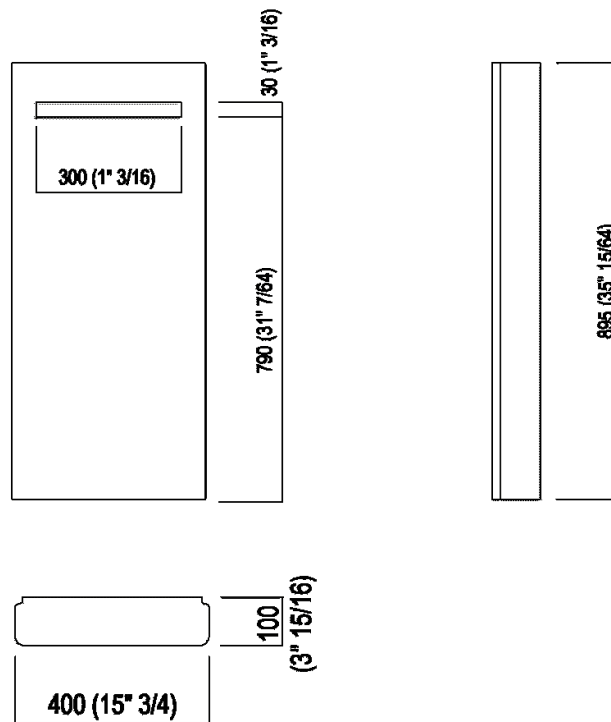

Washbasin support column h 825 mm (32" 31/64)

ACER092_+ACER096_+AKIT094C

Diego Vencato, Marco Merendi, 2018

Collection produced in Cementoskin® (coloured cement paste), resistant to any kind of dirt with a natural, velvety surface, available in different colours; the elements in the collection can be installed indoors and outdoors. The column which supports the washbasin is fitted with indents on the rear which allow customization of tap. The column and washbasin are fixed to the wall using the dedicated (AKIT094C). There is no free-standing version available.

Height:	89.5 cm	35" 15/64 inches
Width:	40 cm	15" 3/4 inches
Weight:	20 kg	44 lbs
Depth:	10 cm	3" 15/16 inches
Packaging:	57 x 160 x 30 cm	22" 4/8 x 63" x 11" 6/8 inches
Total weight:	47 kg	104 lbs

Finishes

-  Cementoskin® brick red
-  Cementoskin® coffee
-  Cementoskin® dark grey
-  Cementoskin® green
-  Cementoskin® light grey

Materials

-  Concrete

Main dimensions

Main dimensions: rear view