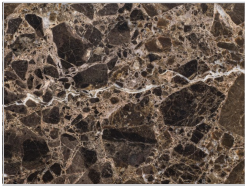

Round table with top in marble and central turned leg in vulcano cedar.

**STANDARD VERSION: BASE IN CEDARWOOD VULCANO FINISH**

CODE	SIZE	F1	F2
PANDANUS MARBLE 1	Ø 140 x H.75	■	■
PANDANUS MARBLE 2	Ø 180 x H.75	■	■
PANDANUS MARBLE 3	Ø 220 x H.75	■	■

**AVAILABLE FINISHES:**

F1: emperador dark marble, verde alpi marble,  
 N.B.: sahara noir stoneware and dekon: availability upon request  
 F2: calacatta marble

## OTHER MATERIALS

F1

emperador dark marble

verde alpi marble

F2

calacatta marble