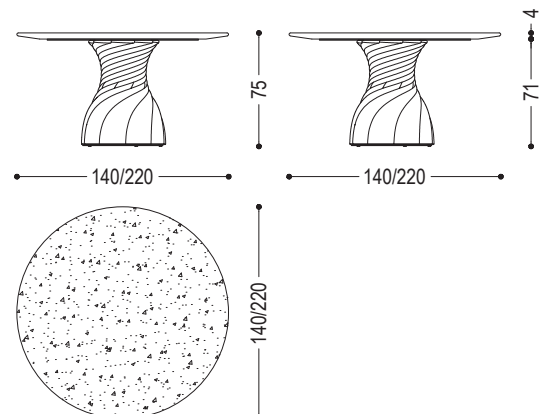

Round table with top in marble and central turned leg in vulcano cedar.

STANDARD VERSION: BASE IN CEDARWOOD VULCANO FINISH

CODE	SIZE	F1	F2
PANDANUS MARBLE 1	Ø 140 x H.75	■	■
PANDANUS MARBLE 2	Ø 180 x H.75	■	■
PANDANUS MARBLE 3	Ø 220 x H.75	■	■

AVAILABLE FINISHES:

F1: emperador dark marble, verde alpi marble,
N.B.: sahara noir stoneware and dekon: availability upon request
F2: calacatta marble