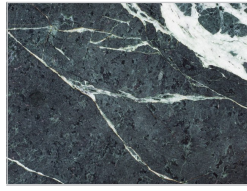

Round table with top in marble and central turned leg in vulcano cedar.

**STANDARD VERSION: BASE IN CEDARWOOD VULCANO FINISH**

CODE	SIZE	F1	F2
PANDANUS MARBLE 1	Ø 140 x H.75	■	■
PANDANUS MARBLE 2	Ø 180 x H.75	■	■
PANDANUS MARBLE 3	Ø 220 x H.75	■	■

**AVAILABLE FINISHES:**

F1: emperador dark marble, verde alpi marble,  
 N.B.: sahara noir stoneware and dekon: availability upon request  
 F2: calacatta marble

## OTHER MATERIALS

F1

emperador dark marble

verde alpi marble

F2

calacatta marble