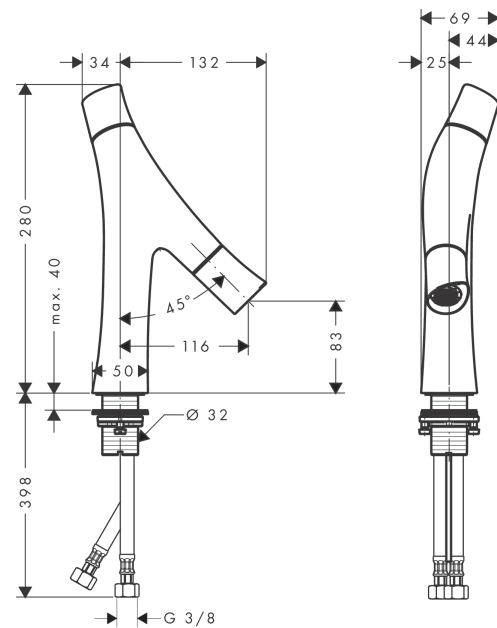

### product features

- consists of: 2-handle basin mixer, waste set
- ComfortZone 80
- projection: 116 mm
- spray type: shower spray
- maximum flow rate at 3 bar: 3,5 l/min, 3,5 l/min
- flow rate booster: 5 l/min
- ceramic cartridge for temperature control
- ceramic valve for volume control
- temperature limitation adjustable
- separation of temperature and volume control
- with isolated water conduction - without contact with nickel and lead
- suitable for continuous flow water heaters
- non-closing waste set
- connection type: G 3/8 connections
- connection dimension: DN15

### Scale drawing

**AXOR Starck Organic**  
**2-handle basin mixer 80 with waste set**  
 Surfaces: **Chrome** Article Number: **12011000**

## Spare part list

Year of production: >11/12

Pos.		Article Number	Price	PU
1	handle	98296000	-	1
2	handle fixing set	98932000	-	1
3	color-ring cold / hot water	98304000	-	1
4	cartridge, assy	98303000	-	1
5	cramp	98403000	-	1
6	O-ring 11x1,5	98385000	-	1
7	hollow set screw M5x16	98404000	-	1
8	shut off cartridge	98301000	-	1
9	flow limiter (3,5 l/min)	98405000	-	1
10	spout cpl.	98297000	-	1
11	spray former	98299000	-	1
12	flow limiter (5 l/min)	95311000	-	1
13	aerator M24x1 (7 l/min)	98300000	-	1
14	special tool	95158000	-	1
15	flat seal	98749000	-	1
16	fixing set (Ø 32)	13961000	-	1
17	connection hose 600 mm M8x0,75 G3/8	95664000	-	1
18	O-ring 7x1,5	98422000	-	1
19	non return valve DW 10	96456000	-	1
20	filter packing	95291000	-	1
a	waste	50001000	-	1
b	fixation extension 35 mm	13898000	-	1