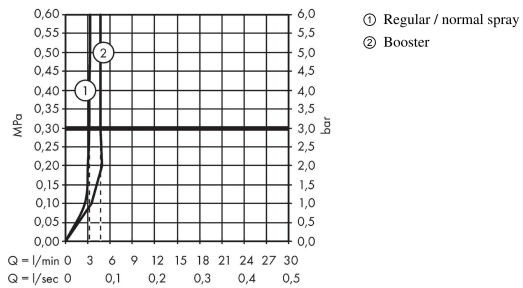

AXOR Starck Organic
2-handle basin mixer 80 with waste set
Surfaces: **Chrome** Article Number: **12011000**

Flowchart