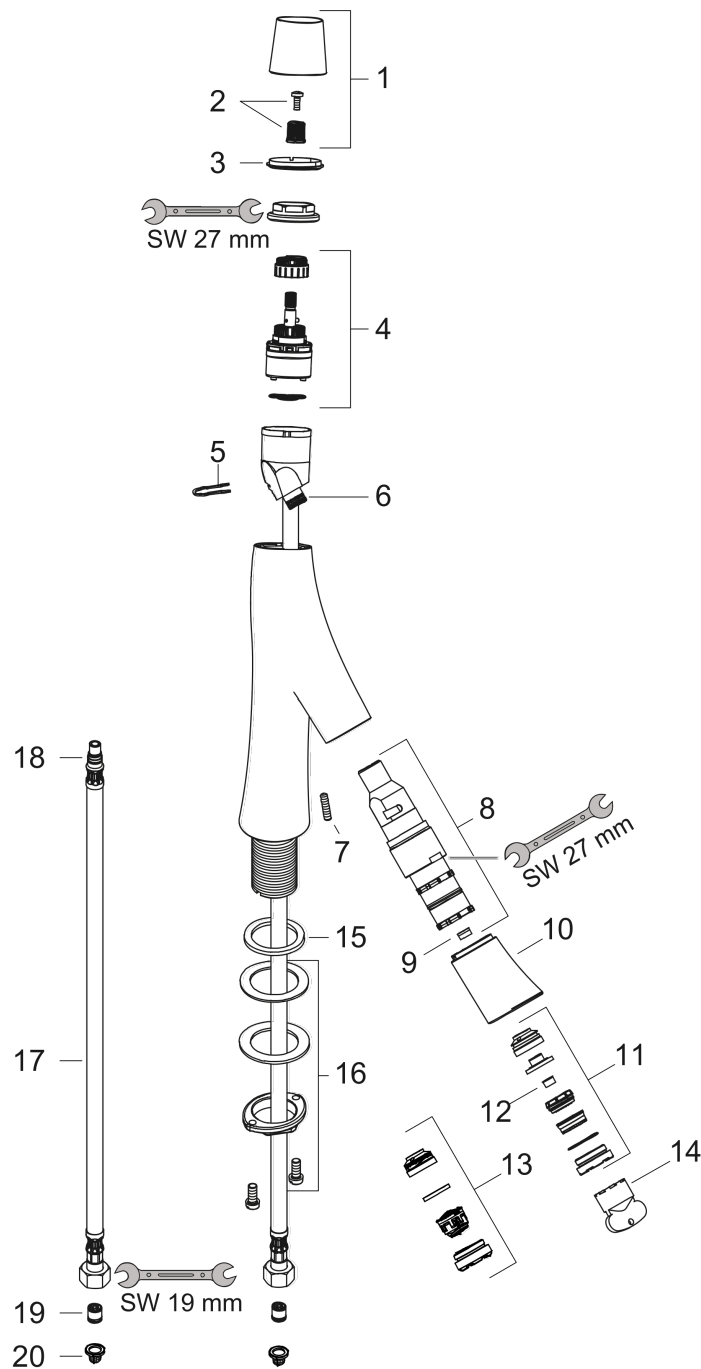

### product features

- consists of: 2-handle basin mixer, waste set
- ComfortZone 80
- projection: 116 mm
- spray type: shower spray
- maximum flow rate at 3 bar: 3,5 l/min, 3,5 l/min
- flow rate booster: 5 l/min
- ceramic cartridge for temperature control
- ceramic valve for volume control
- temperature limitation adjustable
- separation of temperature and volume control
- with isolated water conduction - without contact with nickel and lead
- suitable for continuous flow water heaters
- non-closing waste set
- connection type: G 3/8 connections
- connection dimension: DN15

## Flowchart

**AXOR Starck Organic**  
**2-handle basin mixer 80 with waste set**  
 Surfaces: **Chrome**    Article Number: **12011000**

## Exploded Drawing

Year of production: >11/12

**AXOR Starck Organic**  
**2-handle basin mixer 80 with waste set**  
 Surfaces: **Chrome** Article Number: **12011000**

## Spare part list

Year of production: >11/12

Pos.		Article Number	Price	PU
1	handle	98296000	-	1
2	handle fixing set	98932000	-	1
3	color-ring cold / hot water	98304000	-	1
4	cartridge, assy	98303000	-	1
5	cramp	98403000	-	1
6	O-ring 11x1,5	98385000	-	1
7	hollow set screw M5x16	98404000	-	1
8	shut off cartridge	98301000	-	1
9	flow limiter (3,5 l/min)	98405000	-	1
10	spout cpl.	98297000	-	1
11	spray former	98299000	-	1
12	flow limiter (5 l/min)	95311000	-	1
13	aerator M24x1 (7 l/min)	98300000	-	1
14	special tool	95158000	-	1
15	flat seal	98749000	-	1
16	fixing set (Ø 32)	13961000	-	1
17	connection hose 600 mm M8x0,75 G3/8	95664000	-	1
18	O-ring 7x1,5	98422000	-	1
19	non return valve DW 10	96456000	-	1
20	filter packing	95291000	-	1
a	waste	50001000	-	1
b	fixation extension 35 mm	13898000	-	1