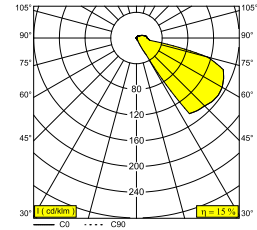

HELI X SCREEN LED WW N

202 04 22 N

AVAILABLE IN
ALU GREY 202 04 22 A
DARK GREY 202 04 22 N

[View on website](#)

General info

LOCATION	indoor-outdoor
INSTALLATION	Wall Recessed
CUTOUT SHAPE/SIZE (MM)	rectangle - 75 x 87
RECESSED DEPTH (MM)	60
INGRESS PROTECTION	IP54
PROTECTION AGAINST MECHANICAL IMPACT	IK03
WEIGHT (KG)	0.3
ADJUSTABILITY	non adjustable
INFORMATION	EXCL.LED POWER SUPPLY 350mA-DC

Electrical info

CLASS	III
DIM TYPE	depending on type of external power supply
ENERGY CLASS	E

Lightsource info

Lightsource Name	LED
Lightsource	LED cluster 1W / CRI>80 (R9: 6) / 3000K / 132lm
TM-30 Values	Rf: 86 / Rg: 95
SDCM	SDCM3
Riskgroup	RG2
LM80	L90B10 > 120000
LED Technics (light source)	132lm // 1W // 132lm/W
LED Technics (luminaire)	20lm // 1W // 17lm/W