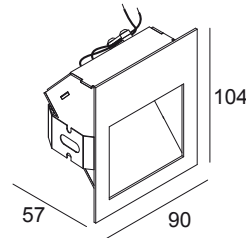

HELI X SCREEN LED WW N

202 04 22 N

AVAILABLE IN
ALU GREY 202 04 22 A
DARK GREY 202 04 22 N

[View on website](#)

General info

LOCATION	indoor-outdoor
INSTALLATION	Wall Recessed
CUTOUT SHAPE/SIZE (MM)	rectangle - 75 x 87
RECESSED DEPTH (MM)	60
INGRESS PROTECTION	IP54
PROTECTION AGAINST MECHANICAL IMPACT	IK03
WEIGHT (KG)	0.3
ADJUSTABILITY	non adjustable
INFORMATION	EXCL.LED POWER SUPPLY 350mA-DC