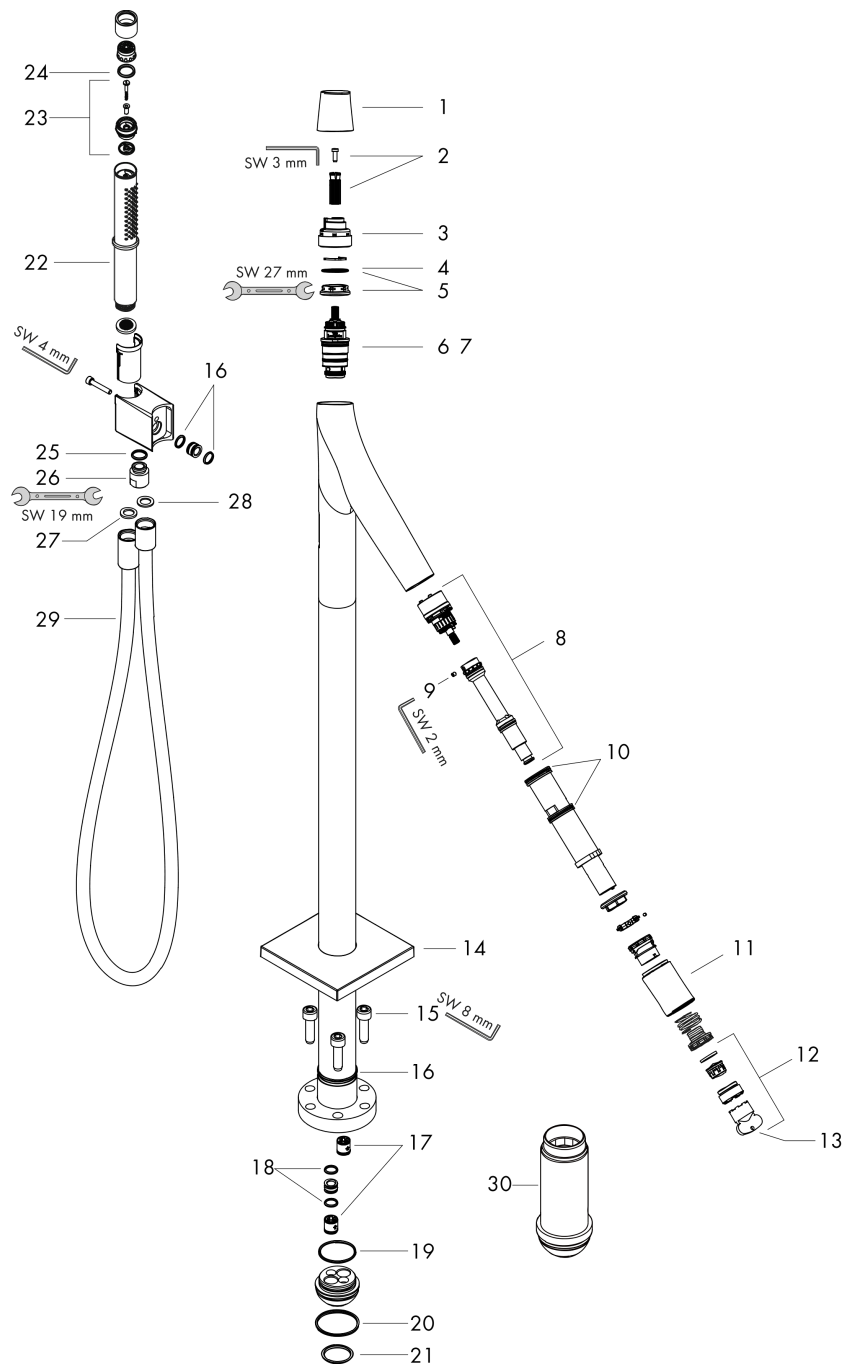

**AXOR Starck Organic**  
**Bath thermostat floor-standing**  
 Surfaces: **Chrome** Article Number: **12016000**

**product features**

- consists of: bath thermostat floor standing, baton hand shower, shower hose, shower holder
- projection 175 mm
- 2 functions
- spray type mixer: normal spray
- spray type hand shower: Rain, Mono
- maximum flow rate at 3 bar: 20 l/min
- flow rate for bath spout at 3 bar: 20 l/min
- flow rate of hand shower at 3 bar: 15 l/min
- thermostat cartridge, shut-off/ diverter valve
- safety lock at 40 °C
- temperature limitation adjustable
- non-return valve
- connection type: basic set
- connection dimension: DN15
- dirt filter included

## Exploded Drawing

Year of production: >10/13

**AXOR Starck Organic**  
**Bath thermostat floor-standing**  
 Surfaces: **Chrome** Article Number: **12016000**

## Spare part list

Year of production: >10/13

Pos.		Article Number	Price	PU
1	handle for thermostat	98334000	-	1
2	handle fixing set	95843000	-	1
3	safety set	95839000	-	1
4	O-ring 26x1,5	98390000	-	1
5	nut	98913000	-	1
6	thermostat cartridge	98282000	-	1
7	cartridge for exchanged connections	92373000	-	1
8	shut off unit with selector	92220000	-	1
9	hollow set screw M4x5	92846000	-	1
10	O-ring 28x2,5	98209000	-	1
11	spout cpl.	92133000	-	1
12	aerator M24x1 (30 l/min)	92132000	-	1
13	special tool	95290000	-	1
14	escutcheon	92134000	-	1
15	hexagon socket screw M10x35	97670000	-	1
16	O-ring 41x2	98212000	-	1
17	set of non return valves DW 15	94074000	-	1
18	O-ring 11x2	98127000	-	1
19	O-Ring 36x2,5	98190000	-	1
20	O-ring 44x2,5	98162000	-	1
21	O-ring 29x3	98371000	-	1
22	handshower	95390000	-	1
23	selector assy	95511000	-	1
24	O-Ring 14x2,5	98189000	-	1
25	O-ring 14x2	98129000	-	1
26	connecting thread	95392000	-	1
27	filter packing	94246000	-	1
28	seal	98058000	-	1
29	shower hose 1,25 m	28282000	-	1
30	extension set 60 mm	92135000	-	1
a	flow-restrictor-set	92019000	-	1
b	concealed item	10452180	-	1
c	sealing foil	96441000	-	1