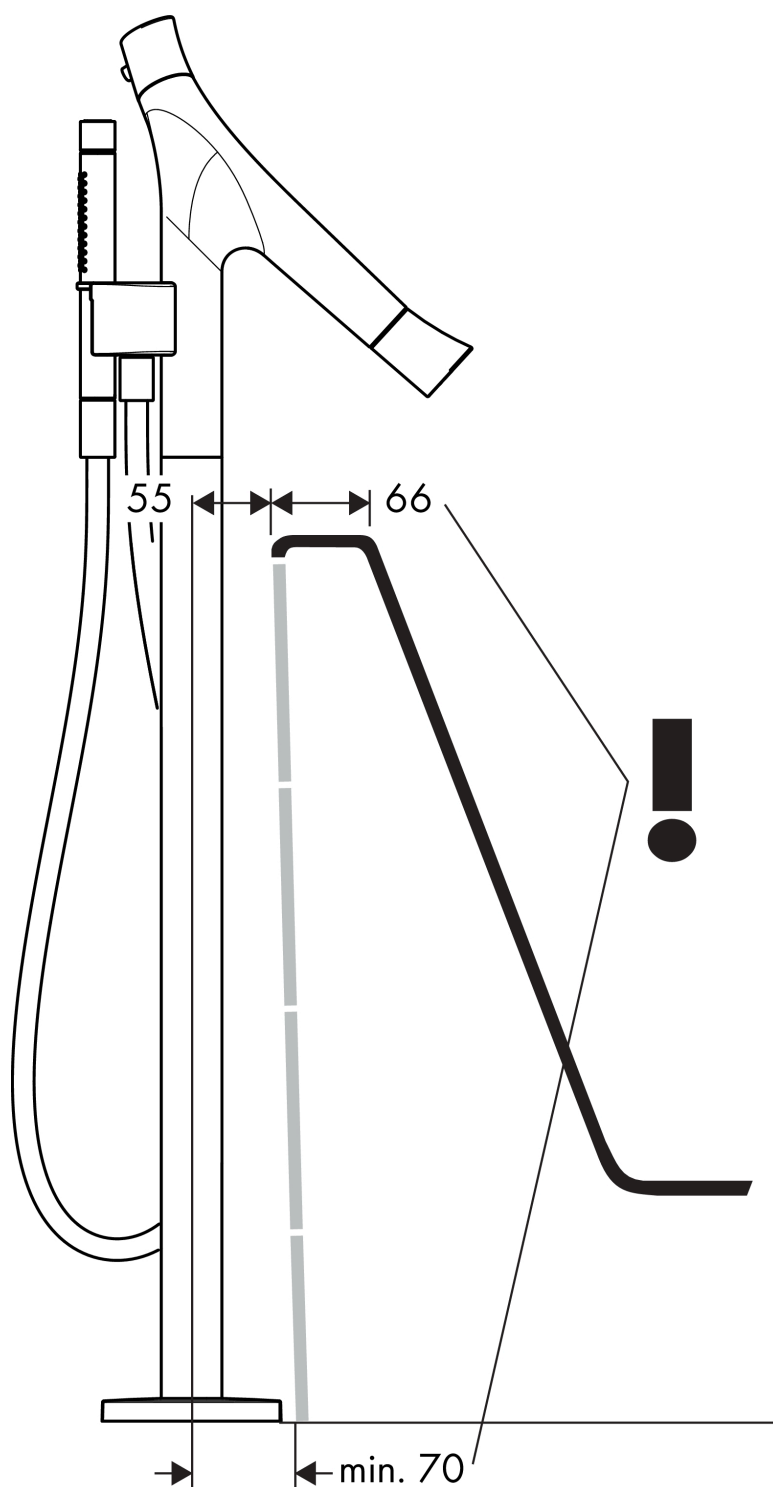

AXOR Starck Organic
Bath thermostat floor-standing
Surfaces: **Chrome** Article Number: **12016000**

Installation examples