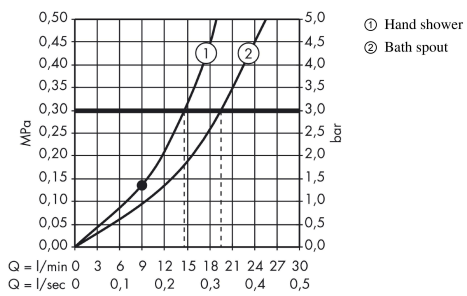

AXOR Starck Organic
Bath thermostat floor-standing
Surfaces: **Chrome** Article Number: **12016000**

Flowchart