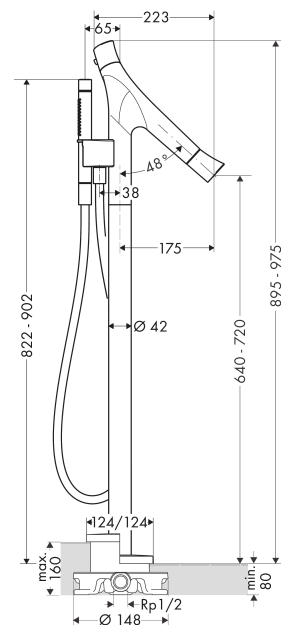

**AXOR Starck Organic**  
**Bath thermostat floor-standing**  
 Surfaces: **Chrome** Article Number: **12016000**

**product features**

- consists of: bath thermostat floor standing, baton hand shower, shower hose, shower holder
- projection 175 mm
- 2 functions
- spray type mixer: normal spray
- spray type hand shower: Rain, Mono
- maximum flow rate at 3 bar: 20 l/min
- flow rate for bath spout at 3 bar: 20 l/min
- flow rate of hand shower at 3 bar: 15 l/min
- thermostat cartridge, shut-off/ diverter valve
- safety lock at 40 °C
- temperature limitation adjustable
- non-return valve
- connection type: basic set
- connection dimension: DN15
- dirt filter included

**Technology**

**Product image**

**Scale drawing**

**AXOR Starck Organic**  
**Bath thermostat floor-standing**  
 Surfaces: **Chrome** Article Number: **12016000**

## Spare part list

Year of production: >10/13

Pos.		Article Number	Price	PU
1	handle for thermostat	98334000	-	1
2	handle fixing set	95843000	-	1
3	safety set	95839000	-	1
4	O-ring 26x1,5	98390000	-	1
5	nut	98913000	-	1
6	thermostat cartridge	98282000	-	1
7	cartridge for exchanged connections	92373000	-	1
8	shut off unit with selector	92220000	-	1
9	hollow set screw M4x5	92846000	-	1
10	O-ring 28x2,5	98209000	-	1
11	spout cpl.	92133000	-	1
12	aerator M24x1 (30 l/min)	92132000	-	1
13	special tool	95290000	-	1
14	escutcheon	92134000	-	1
15	hexagon socket screw M10x35	97670000	-	1
16	O-ring 41x2	98212000	-	1
17	set of non return valves DW 15	94074000	-	1
18	O-ring 11x2	98127000	-	1
19	O-Ring 36x2,5	98190000	-	1
20	O-ring 44x2,5	98162000	-	1
21	O-ring 29x3	98371000	-	1
22	handshower	95390000	-	1
23	selector assy	95511000	-	1
24	O-Ring 14x2,5	98189000	-	1
25	O-ring 14x2	98129000	-	1
26	connecting thread	95392000	-	1
27	filter packing	94246000	-	1
28	seal	98058000	-	1
29	shower hose 1,25 m	28282000	-	1
30	extension set 60 mm	92135000	-	1
a	flow-restrictor-set	92019000	-	1
b	concealed item	10452180	-	1
c	sealing foil	96441000	-	1