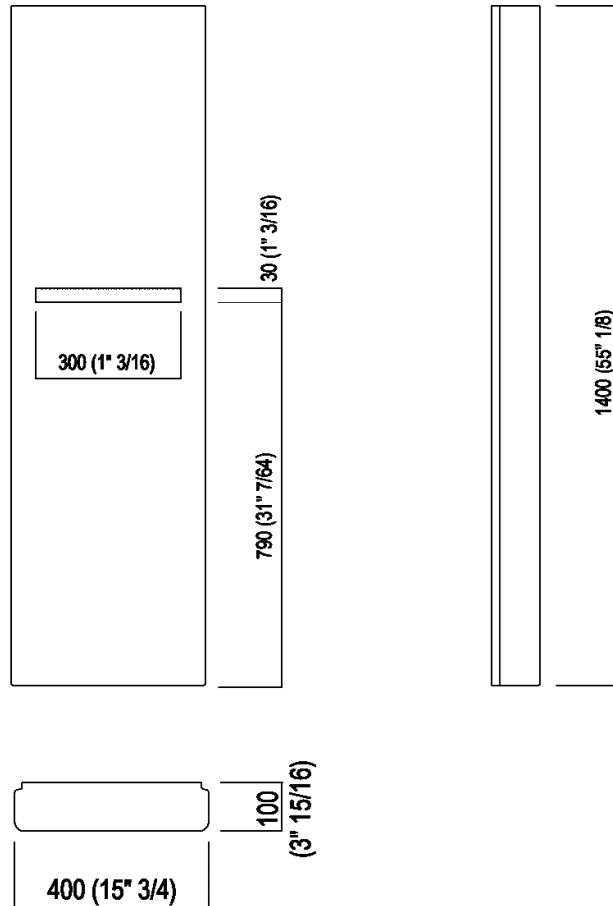

Washbasin support column h 1400 mm (55" 1/8)

ACER092_+ ACER094 _+ AKIT094C

Diego Vencato, Marco Merendi, 2018

Finishes

-  Cementoskin® brick red
-  Cementoskin® coffee
-  Cementoskin® dark grey
-  Cementoskin® green
-  Cementoskin® light grey

Height:	140 cm	55" 1/8 inches
Length:	40 cm	15" 3/4 inches
Weight:	35 kg	77 lbs
Depth:	10 cm	3" 15/16 inches
Packaging:	50 x 160 x 30 cm	22"4/8 x 63" x 11"6/8 inches
Total weight:	62 kg	137 lbs

Main dimensions

Main dimensions: rear view