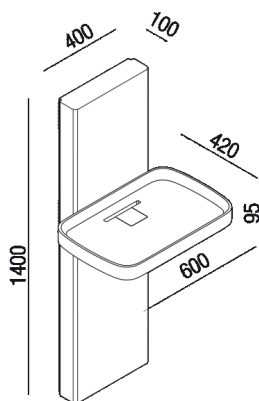

Washbasin support column h 1400 mm (55" 1/8)

ACER092_+ ACER094 _+ AKIT094C

Diego Vencato, Marco Merendi, 2018

Finishes

-  Cementoskin® brick red
-  Cementoskin® coffee
-  Cementoskin® dark grey
-  Cementoskin® green
-  Cementoskin® light grey

Materials

-  Concrete

Collection produced in Cementoskin® (coloured cement paste), resistant to any kind of dirt with a natural, velvety surface, available in different colours; the elements in the collection can be installed indoors and outdoors. The column which supports the washbasin is fitted with indents on the rear which allow customization of tap. The column and washbasin are fixed to the wall using the dedicated (AKIT094C). There is no free-standing version available.

Height:	140 cm	55" 1/8 inches
Length:	40 cm	15" 3/4 inches
Weight:	35 kg	77 lbs
Depth:	10 cm	3" 15/16 inches
Packaging:	50 x 160 x 30 cm	22"4/8 x 63" x 11"6/8 inches
Total weight:	62 kg	137 lbs

Main dimensions

Main dimensions: rear view