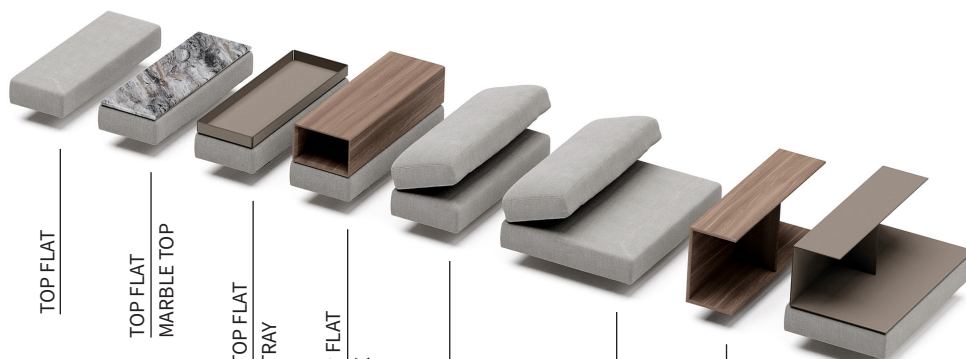

DAVIS SYSTEM
Design Gianfranco Frigerio

FLY

BACK

CABINET