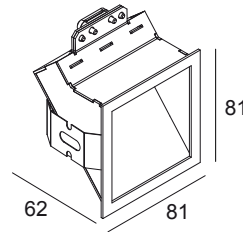

[View on website](#)

General info

LOCATION	indoor
INSTALLATION	Wall Recessed
CUTOUT SHAPE/SIZE (MM)	rectangle - 75 x 75
RECESSED DEPTH (MM)	85
INGRESS PROTECTION	IP20
WEIGHT (KG)	0.3
ADJUSTABILITY	non adjustable
INFORMATION	EXCL.LED POWER SUPPLY 350mA-DC

Electrical info

CLASS	III
DIM TYPE	depending on type of external power supply
ENERGY CLASS	E

Lightsource info

Lightsource Name	LED
Lightsource	LED cluster 1W / CRI>80 (R9: 6) / 3000K / 132lm
TM-30 Values	Rf: 86 / Rg: 95
SDCM	SDCM3
Riskgroup	RG2
LM80	L90B10 > 120000
LED Technics (light source)	132lm // 1W // 132lm/W
LED Technics (luminaire)	44lm // 1W // 39lm/W

Requirements

LED POWER SUPPLY 350mA-DC DIM

Options

PLASTERKIT 186
CONCRETE BOX 186
MOUNTING KIT 75