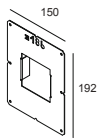

Plasterkits

207 01 186 PLASTERKIT 186