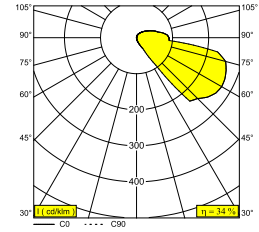

[View on website](#)

General info

LOCATION	indoor
INSTALLATION	Wall Recessed
CUTOUT SHAPE/SIZE (MM)	rectangle - 75 x 75
RECESSED DEPTH (MM)	85
INGRESS PROTECTION	IP20
WEIGHT (KG)	0.3
ADJUSTABILITY	non adjustable
INFORMATION	EXCL.LED POWER SUPPLY 350mA-DC

Electrical info

CLASS	III
DIM TYPE	depending on type of external power supply
ENERGY CLASS	E

Lightsource info

Lightsource Name	LED
Lightsource	LED cluster 1W / CRI>80 (R9: 6) / 3000K / 132lm
TM-30 Values	Rf: 86 / Rg: 95
SDCM	SDCM3
Riskgroup	RG2
LM80	L90B10 > 120000
LED Technics (light source)	132lm // 1W // 132lm/W
LED Technics (luminaire)	44lm // 1W // 39lm/W

Requirements

LED POWER SUPPLY 350mA-DC DIM

Options

PLASTERKIT 186
CONCRETE BOX 186
MOUNTING KIT 75