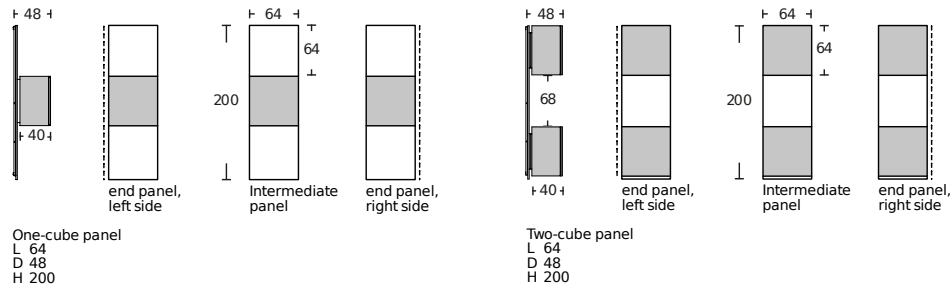

The wall system fulfills a contemporary need in the home with flexibility, visual potency, and Acerbis's exceptional quality and functionality.

Dimensions

Finishes

The panels and body of the units are in medium-density wood fibre, all lacquered in white with a matt finish. The unit doors have a glossy lacquer finish in the following colours: burgundy, pink, dark green, mustard yellow, brick red, navy blue, sand, clay, linen, white and black. The doors are reversible; swing direction can be reversed during assembly. The back of the unit is fitted with narrow linear ribbed glass, softened by a special satin finish for a unique tactile and visual sensation. The glass allows light to diffuse evenly inside the cabinet.