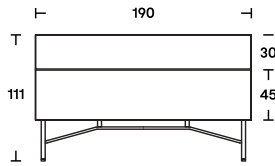

Grand Buffet

Year
Designer

2014
Massimo Castagna

With Massimo Castagna's Grand Buffet sideboard, Acerbis reinterprets this classic Italian piece with elegance and practicality, adding LED lights and greater accessibility to the back of the compartments. Divided horizontally into two spaces, the upper compartment adopts the evolution of Acerbis' patented and unique Dual-Flap® opening system: one touch tilts the front panel to a 90 degree shelf, while part of the top lifts up for easy access.

Dimensions

L 190
D 48
H 111

L 250
D 48
H 111

D 48
H 111

Finishes

Matt lacquered, glossy lacquered or wood veneer doors and tops.

Matt lacquered or wood veneer external sides.

Matt slate grey lacquered interior, dividers and back-lit rear panel in matt metahacrylate.