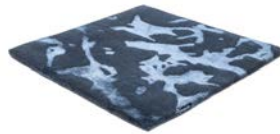

MARBLE

amethyst 3546

blue basalt 3550

grey moonstone 3543

aquamarin 3553

sapphire 3545

turquoise 3551

emerald 3542

yellow topaz 3552

pale amber 3548

smoky quartz 3547

agate grey 3549

onyx 3544

Technical facts

ID:	3553
manufacture:	handtufted
name:	Marble
colour:	aquamarin
pile material:	New Zealand wool & Tencel®
pile length:	0,8 cm
total height:	1,5 cm
overall weight per sqm:	5,15 kg
standard sizes:	170x240 cm 200x200 cm 200x300 cm 250x350 cm 300x400 cm
custom sizes:	available
max. size:	400 x 500 cm
custom colours:	on request
custom shapes:	available
outdoor use:	not suitable
durability:	for low usage
sound absorbing:	strongly
anti static:	yes