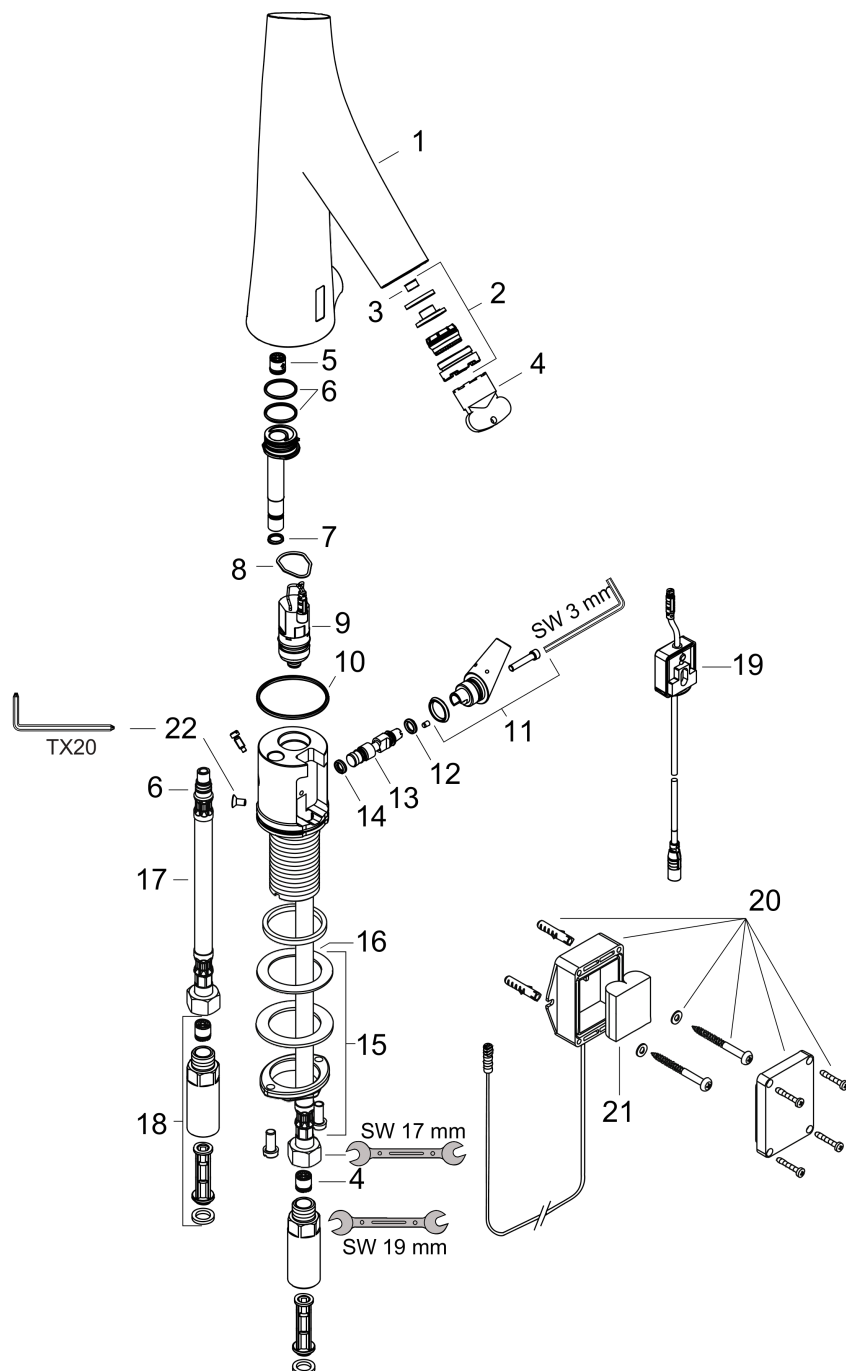

Exploded Drawing

Year of production: >02/16

AXOR Starck Organic
Electronic basin mixer with temperature control battery-operated
 Surfaces: **Chrome** Article Number: **12171000**

Spare part list

Year of production: >02/16

Pos.		Article Number	Price	PU
1	mixer-hood	92808000	-	1
2	spray former	92408000	-	1
3	flow limiter (4 l/min)	92560000	-	1
4	special tool	95158000	-	1
5	non return valve DW 10	96456000	-	1
6	O-ring 18x1,5	98231000	-	1
7	O-ring 7x1,5	98422000	-	1
8	O-ring 17x2	98199000	-	1
9	solenoid valve	95654000	-	1
10	O-ring 41x2	98212000	-	1
11	sliding gear lever	92409000	-	1
12	O-ring 6x2	98458000	-	1
13	mixing shaft	92377000	-	1
14	O-ring 5x2	98215000	-	1
15	fixing set (Ø 32)	13961000	-	1
16	lever collar	97548000	-	1
17	connection hose 450 mm	92345000	-	1
18	back flow preventor cartridge with microfilter	92297000	-	1
19	electronics	92346000	-	1
20	battery box	98801000	-	1
21	battery CR-P2 / 6V lithium	97399000	-	1
22	screw	93272000	-	1
a	fixation extension 35 mm	13898000	-	1
b	flow limiter (5 l/min)	95311000	-	1