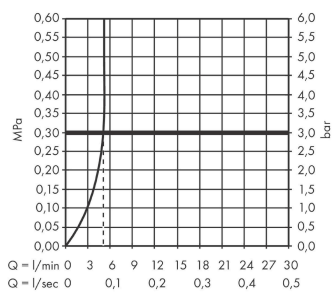

AXOR Starck Organic
Electronic basin mixer with temperature control battery-operated
Surfaces: **Chrome** Article Number: **12171000**

Product image

Scale drawing

Flowchart