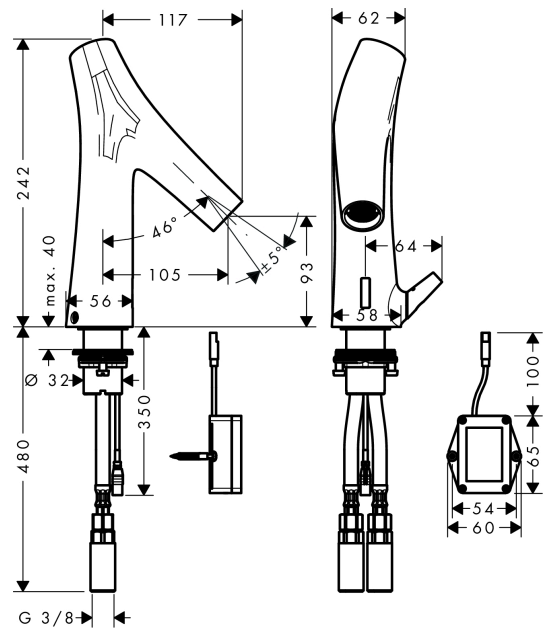

Scale drawing