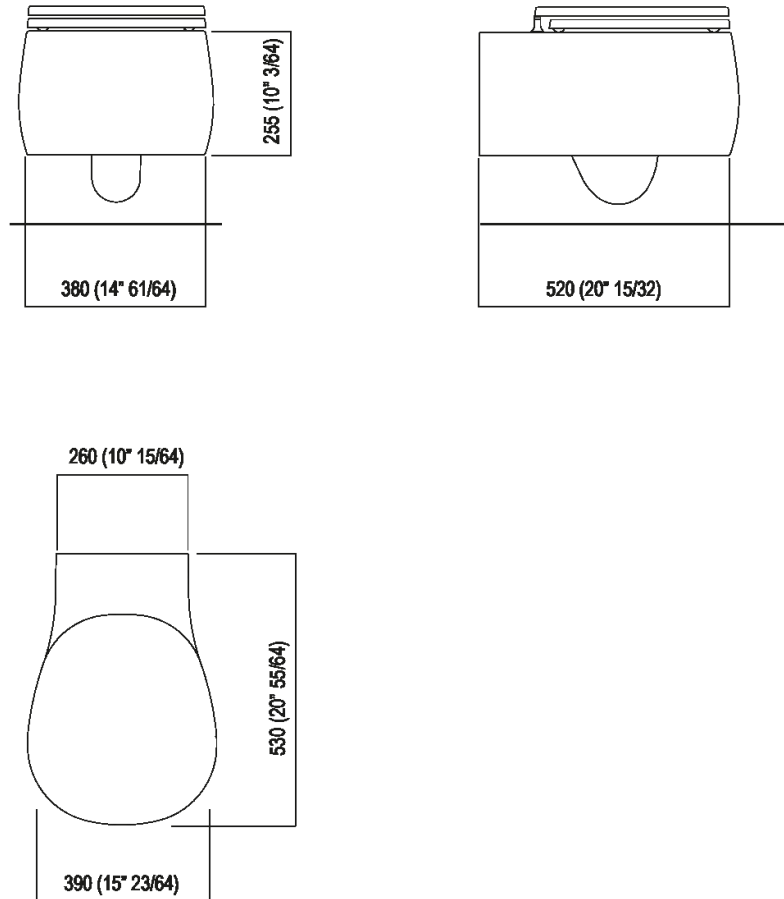

Rimless WC complete with seat with soft-closing mechanism
 ACER0895WRR_

design Patricia Urquiola, 2019

Round shaped wall mounted WC.

Finishes

-  Matt white
-  White/dark grey
-  Glossy white

Materials

-  Ceramic

Wall mounted rimless flushdown ceramic bowl available in white or two-coloured (with grey external surface RAL7021), with wall drainage. The white version is also available with matt exterior and matt seat. Suitable for jet flush action and flushometer valve, suitable for wall recessed or external cistern; complete with polyester seat with soft-closing mechanism with quick release. To be used with Geberit built-in cisterns: Combifix and Duofix mod. Sigma 8 and Sigma 12. Fixing kit included. It is mandatory to use the metal support bracket for built-in fixtures, AMET0315, or another compatible system.

Height:	25.5 cm	10" 3/64 inches
Width:	39 cm	15" 23/64 inches
Weight:	21 kg	46 lbs
Depth:	53 cm	20" 55/64 inches
Packaging:	47 x 68 x 42 cm	18" 4/8 x 26" 6/8 x 16" 4/8 inches
Total weight:	30 kg	66 lbs

Main dimensions

Installation notes

*h.consigliata / advised h.