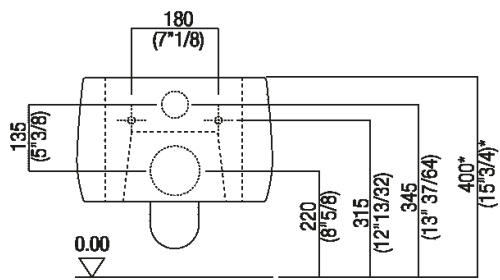

Wall mounted rimless flushdown ceramic bowl available in white or two-coloured (with grey external surface RAL7021), with wall drainage. The white version is also available with matt exterior and matt seat. Suitable for jet flush action and flushometer valve, suitable for wall recessed or external cistern; complete with polyester seat with soft-closing mechanism with quick release. To be used with Geberit built-in cisterns: Combifix and Duofix mod. Sigma 8 and Sigma 12. Fixing kit included. It is mandatory to use the metal support bracket for built-in fixtures, AMET0315, or another compatible system.

Height:	25.5 cm	10" 3/64 inches
Width:	39 cm	15" 23/64 inches
Weight:	21 kg	46 lbs
Depth:	53 cm	20" 55/64 inches
Packaging:	47 x 68 x 42 cm	18" 4/8 x 26" 6/8 x 16" 4/8 inches
Total weight:	30 kg	66 lbs

Main dimensions

Installation notes

*h.consigliata / advised h.