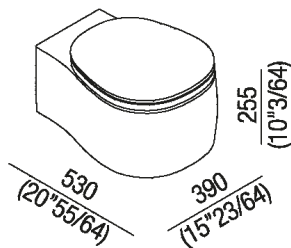

Rimless WC complete with seat with soft-closing mechanism
 ACER0895WRR_

design Patricia Urquiola, 2019

Round shaped wall mounted WC.

Finishes

-  Matt white
-  White/dark grey
-  Glossy white

Materials

-  Ceramic

Wall mounted rimless flushdown ceramic bowl available in white or two-coloured (with grey external surface RAL7021), with wall drainage. The white version is also available with matt exterior and matt seat. Suitable for jet flush action and flushometer valve, suitable for wall recessed or external cistern; complete with polyester seat with soft-closing mechanism with quick release. To be used with Geberit built-in cisterns: Combifix and Duofix mod. Sigma 8 and Sigma 12. Fixing kit included. It is mandatory to use the metal support bracket for built-in fixtures, AMET0315, or another compatible system.

Height:	25.5 cm	10" 3/64 inches
Width:	39 cm	15" 23/64 inches
Weight:	21 kg	46 lbs
Depth:	53 cm	20" 55/64 inches
Packaging:	47 x 68 x 42 cm	18" 4/8 x 26" 6/8 x 16" 4/8 inches
Total weight:	30 kg	66 lbs

Main dimensions

Installation notes

*h.consigliata / advised h.