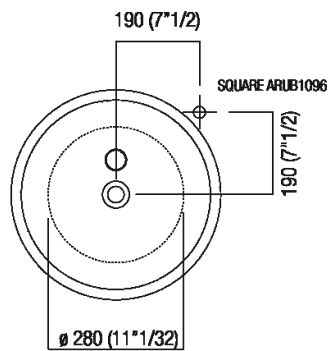

Height:	90.4 cm	35" 5/8 inches
Diameter:	43.5 cm	17" 1/8 inches
Weight:	10 kg	22 lbs
Packaging:	52 x 52 x 100 cm	20" 4/8 x 20" 4/8 x 39" 3/8 inches
Total weight:	11 kg	24 lbs

Main dimensions

Installation notes

Tap position, recommended height