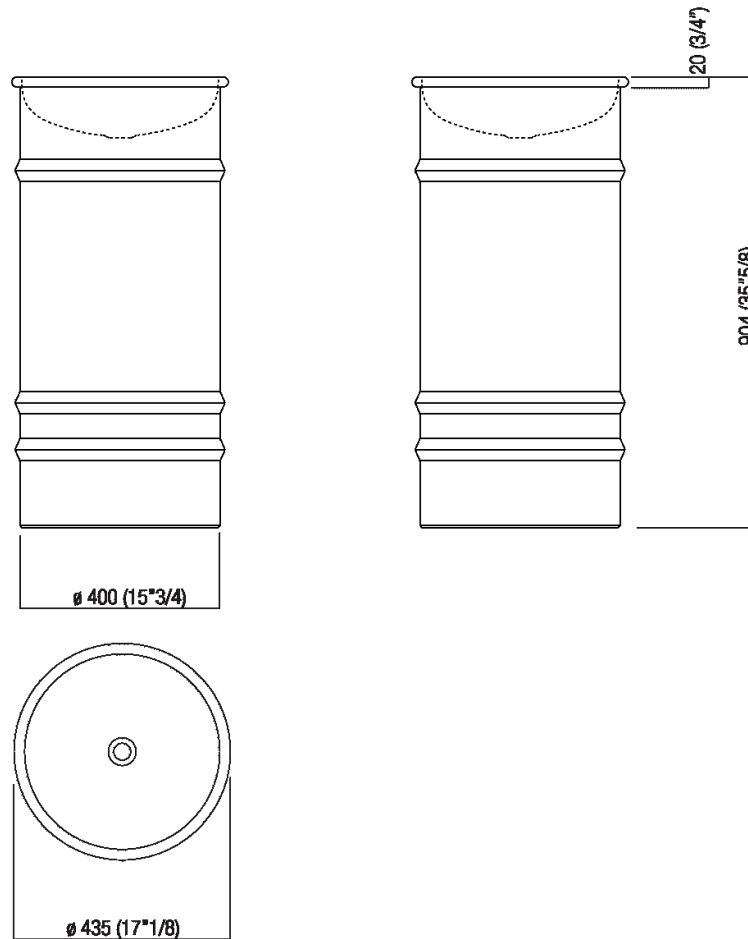

Column washbasin designed for floor drainage
 ACER0798EF_

Patricia Urquiola, 2018

Round washbasin with floor standing base made in stainless steel suitable for outdoor featuring.

Finishes

-  White/dark grey
-  White/light grey
-  White

Materials

-  Stainless steel

Round washbasin with floor standing stainless steel base painted white (RAL9003) or in two colours, with dark grey (RAL7021) or light grey (RAL7044) exterior, without tap hole, without overflow. Fixing kit included. Can be accessorised with a iroko wood shelf to place on the edge of the washbasin, and with a steel towel hook painted white to install on the lower edge of the shelf. Freestanding version. The washbasin includes waste (.MET0563) with white finish cap. The island version with floor drainage requires the insertion of a .MET0519 waste trap.

Height:	90.4 cm	35" 5/8 inches
Diameter:	43.5 cm	17" 1/8 inches
Weight:	10 kg	22 lbs
Packaging:	52 x 52 x 100 cm	20" 4/8 x 20" 4/8 x 39" 3/8 inches
Total weight:	11 kg	24 lbs

Main dimensions

Installation notes

Tap position, recommended height