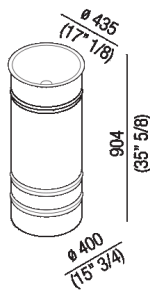

Column washbasin designed for floor drainage
 ACER0798EF_

Patricia Urquiola, 2018

Round washbasin with floor standing base made in stainless steel suitable for outdoor featuring.

Finishes

-  White/dark grey
-  White/light grey
-  White

Materials

-  Stainless steel

Round washbasin with floor standing stainless steel base painted white (RAL9003) or in two colours, with dark grey (RAL7021) or light grey (RAL7044) exterior, without tap hole, without overflow. Fixing kit included. Can be accessorised with a iroko wood shelf to place on the edge of the washbasin, and with a steel towel hook painted white to install on the lower edge of the shelf. Freestanding version. The washbasin includes waste (.MET0563) with white finish cap. The island version with floor drainage requires the insertion of a .MET0519 waste trap.

Height:	90.4 cm	35" 5/8 inches
Diameter:	43.5 cm	17" 1/8 inches
Weight:	10 kg	22 lbs
Packaging:	52 x 52 x 100 cm	20" 4/8 x 20" 4/8 x 39" 3/8 inches
Total weight:	11 kg	24 lbs

Main dimensions

Installation notes

Tap position, recommended height