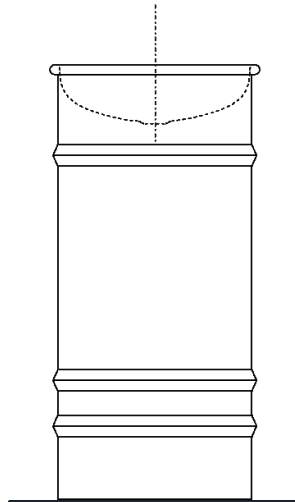

Column washbasin designed for floor drainage
 ACER0798EF_

Patricia Urquiola, 2018

Round washbasin with floor standing base made in stainless steel suitable for outdoor featuring.

Finishes

-  White/dark grey
-  White/light grey
-  White

Materials

-  Stainless steel

Round washbasin with floor standing stainless steel base painted white (RAL9003) or in two colours, with dark grey (RAL7021) or light grey (RAL7044) exterior, without tap hole, without overflow. Fixing kit included. Can be accessorised with a iroko wood shelf to place on the edge of the washbasin, and with a steel towel hook painted white to install on the lower edge of the shelf. Freestanding version. The washbasin includes waste (.MET0563) with white finish cap. The island version with floor drainage requires the insertion of a .MET0519 waste trap.

Height:	90.4 cm	35" 5/8 inches
Diameter:	43.5 cm	17" 1/8 inches
Weight:	10 kg	22 lbs
Packaging:	52 x 52 x 100 cm	20" 4/8 x 20" 4/8 x 39" 3/8 inches
Total weight:	11 kg	24 lbs

Main dimensions

Installation notes

Tap position, recommended height