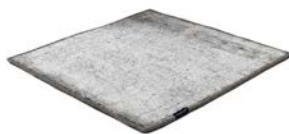

# DUNE MAX VISCOSE

gentle grey 4013

stormy sea 4012

blue iron 4088

lavender 4087

dark blush 4014

deep red 4075

light sand 4078

honey 4086

leaf green 4083

lagoon 4082

steel grey 4080

deep carbon 4081

black 4015

dark brown 4076

glam taupe 4077

cocoon grey 4079

bright chrome 4085

## Technical facts

ID:	4075
manufacture:	handknotted
name:	DUNE MAX Viscose
colour:	deep red
pile material:	viscose
pile length:	0,2 cm
total height:	1 cm
overall weight per sqm:	4 kg
standard sizes:	170x240 cm   200x200 cm   200x300 cm   250x350 cm   300x400 cm
custom sizes:	available
max. size:	450 x 1000 cm
custom colours:	on request
custom shapes:	available
outdoor use:	not suitable
durability:	for medium usage
sound absorbing:	medium
anti static:	yes