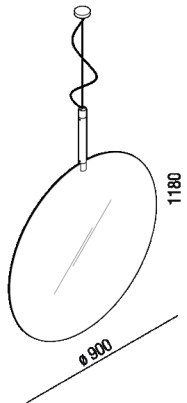

Mirror ø 90 cm

P-FARO-2

Benedini Associati, 2022

Height: 118 cm

Diameter: 90 cm