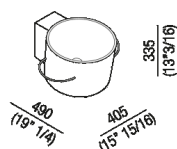

Independent washbasin with tap hole
 ACER0740NR_

Fabio Bortolani, Ermanno Righi, 2000

White ceramic washbasin with lateral towel
 rails.

Finishes

White

Materials

Fire clay

Circular washbasin in white fire clay without tap hole, without overflow, complete with fixing kit. Designed to take waste .MET0563. Supplied with lateral towel holders in stainless steel cable sheathed in matt white, black or transparent plastic.

Height:	33.5 cm	13" 1/4 inches
Width:	40.5 cm	15" 15/16 inches
Weight:	10 kg	22 lbs
Depth:	49 cm	19" 1/4 inches
Packaging:	46 x 47 x 32 cm	18" 1/8 x 18" 4/8 x 12" 5/8 inches
Total weight:	12 kg	26 lbs

Main dimensions

Installation notes

Scarico per sifone a bottiglia
Drain for bottle trap

*h.consigliata / advised h.

Installation notes

Scarico per sifone ad incasso
Drain for concealed waste trap

*h.consigliata / advised h.

Tap position, recommended height

POSIZIONE RUBINETTERIA / TAP POSITION

Altezza consigliata / Recommended height

Installation notes

Scarico per sifone ad incasso e piletta con canotto fisso
Drain for concealed waste trap with not adjustable pipe