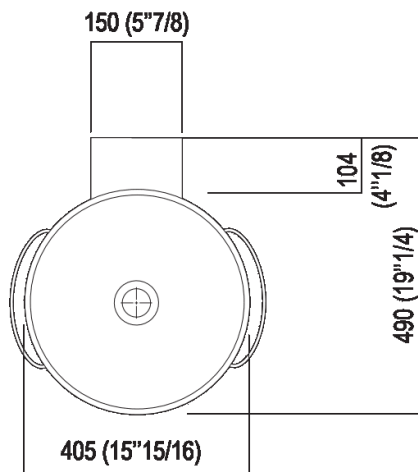

Independent washbasin with tap hole
 ACER0740NR_

Fabio Bortolani, Ermanno Righi, 2000

White ceramic washbasin with lateral towel
 rails.

Finishes

White

Materials

Fire clay

Circular washbasin in white fire clay without tap hole, without overflow, complete with fixing kit. Designed to take waste .MET0563. Supplied with lateral towel holders in stainless steel cable sheathed in matt white, black or transparent plastic.

Height:	33.5 cm	13" 1/4 inches
Width:	40.5 cm	15" 15/16 inches
Weight:	10 kg	22 lbs
Depth:	49 cm	19" 1/4 inches
Packaging:	46 x 47 x 32 cm	18" 1/8 x 18" 4/8 x 12" 5/8 inches
Total weight:	12 kg	26 lbs

Main dimensions

Installation notes

Scarico per sifone a bottiglia
Drain for bottle trap

*h.consigliata / advised h.

Installation notes

Scarico per sifone ad incasso
Drain for concealed waste trap

*h.consigliata / advised h.

Tap position, recommended height

POSIZIONE RUBINETTERIA / TAP POSITION

Altezza consigliata / Recommended height

Installation notes

Scarico per sifone ad incasso e piletta con canotto fisso
Drain for concealed waste trap with not adjustable pipe