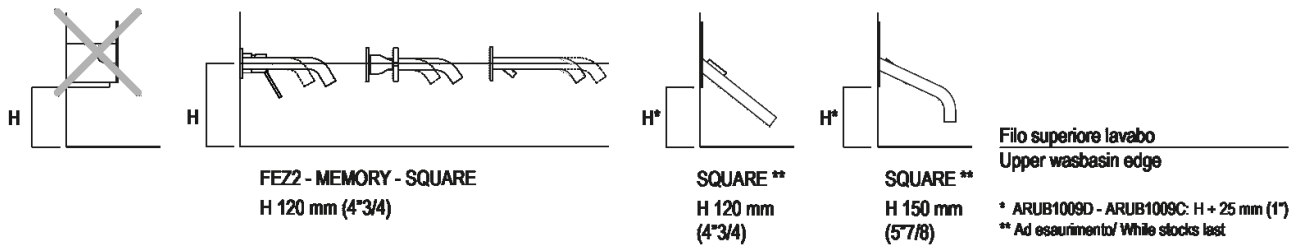

Independent washbasin with tap hole
 ACER0740NR_

Fabio Bortolani, Ermanno Righi, 2000

White ceramic washbasin with lateral towel
 rails.

Finishes

White

Materials

Fire clay

Circular washbasin in white fire clay without tap hole, without overflow, complete with fixing kit. Designed to take waste .MET0563. Supplied with lateral towel holders in stainless steel cable sheathed in matt white, black or transparent plastic.

Main dimensions

Installation notes

Scarico per sifone a bottiglia
Drain for bottle trap

*h.consigliata / advised h.

Installation notes

Scarico per sifone ad incasso
Drain for concealed waste trap

*h.consigliata / advised h.

Tap position, recommended height

POSIZIONE RUBINETTERIA / TAP POSITION

Altezza consigliata / Recommended height

Installation notes

Scarico per sifone ad incasso e piletta con canotto fisso
Drain for concealed waste trap with not adjustable pipe