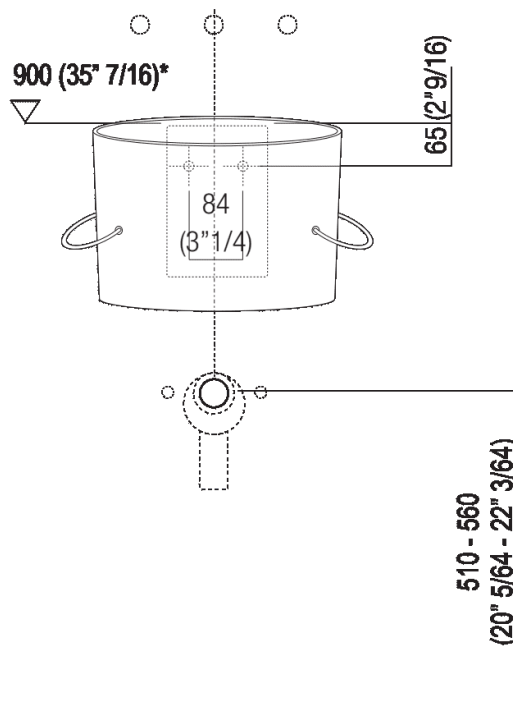

Independent washbasin with tap hole
 ACER0740NR_

Fabio Bortolani, Ermanno Righi, 2000

White ceramic washbasin with lateral towel
 rails.

Finishes

White

Materials

Fire clay

Circular washbasin in white fire clay without tap hole, without overflow, complete with fixing kit. Designed to take waste .MET0563. Supplied with lateral towel holders in stainless steel cable sheathed in matt white, black or transparent plastic.

Height:	33.5 cm	13" 1/4 inches
Width:	40.5 cm	15" 15/16 inches
Weight:	10 kg	22 lbs
Depth:	49 cm	19" 1/4 inches
Packaging:	46 x 47 x 32 cm	18" 1/8 x 18" 4/8 x 12" 5/8 inches
Total weight:	12 kg	26 lbs

Main dimensions

Installation notes

Scarico per sifone a bottiglia
Drain for bottle trap

*h.consigliata / advised h.

Installation notes

Scarico per sifone ad incasso
Drain for concealed waste trap

*h.consigliata / advised h.

Tap position, recommended height

POSIZIONE RUBINETTERIA / TAP POSITION

Altezza consigliata / Recommended height

Installation notes

Scarico per sifone ad incasso e piletta con canotto fisso
Drain for concealed waste trap with not adjustable pipe