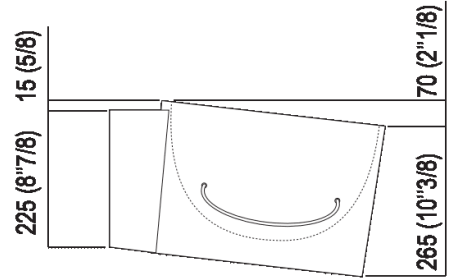

Independent washbasin with tap hole
 ACER0740NR_

Fabio Bortolani, Ermanno Righi, 2000

White ceramic washbasin with lateral towel
 rails.

Finishes

White

Materials

Fire clay

Circular washbasin in white fire clay without tap hole, without overflow, complete with fixing kit. Designed to take waste .MET0563. Supplied with lateral towel holders in stainless steel cable sheathed in matt white, black or transparent plastic.

Height:	33.5 cm	13" 1/4 inches
Width:	40.5 cm	15" 15/16 inches
Weight:	10 kg	22 lbs
Depth:	49 cm	19" 1/4 inches
Packaging:	46 x 47 x 32 cm	18" 1/8 x 18" 4/8 x 12" 5/8 inches
Total weight:	12 kg	26 lbs

Main dimensions

Installation notes

Scarico per sifone a bottiglia
Drain for bottle trap

*h.consigliata / advised h.

Installation notes

Scarico per sifone ad incasso
Drain for concealed waste trap

*h.consigliata / advised h.