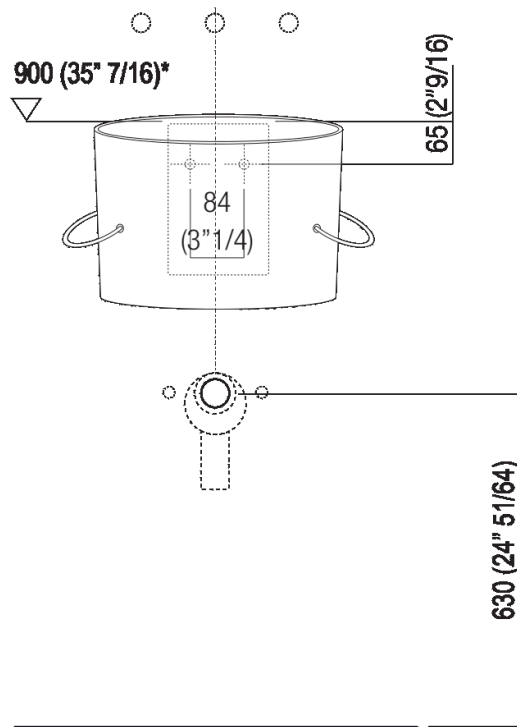

Independent washbasin with tap hole
 ACER0740NR_

Fabio Bortolani, Ermanno Righi, 2000

White ceramic washbasin with lateral towel
 rails.

Finishes

White

Materials

Fire clay

Circular washbasin in white fire clay without tap hole, without overflow, complete with fixing kit. Designed to take waste .MET0563. Supplied with lateral towel holders in stainless steel cable sheathed in matt white, black or transparent plastic.

Height:	33.5 cm	13" 1/4 inches
Width:	40.5 cm	15" 15/16 inches
Weight:	10 kg	22 lbs
Depth:	49 cm	19" 1/4 inches
Packaging:	46 x 47 x 32 cm	18" 1/8 x 18" 4/8 x 12" 5/8 inches
Total weight:	12 kg	26 lbs

Main dimensions

Installation notes

Scarico per sifone a bottiglia
Drain for bottle trap

*h.consigliata / advised h.

Installation notes

Scarico per sifone ad incasso
Drain for concealed waste trap

*h.consigliata / advised h.

Tap position, recommended height

POSIZIONE RUBINETTERIA / TAP POSITION

Altezza consigliata / Recommended height

Installation notes

Scarico per sifone ad incasso e piletta con canotto fisso
Drain for concealed waste trap with not adjustable pipe