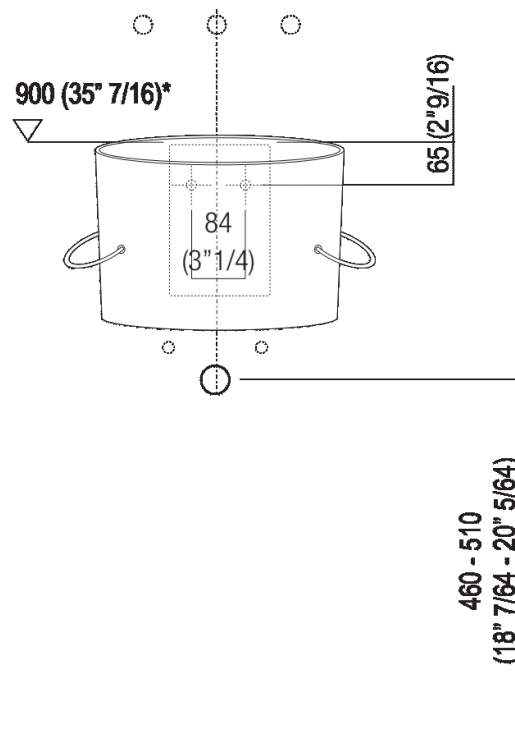

Independent washbasin with tap hole
 ACER0740NR_

Fabio Bortolani, Ermanno Righi, 2000

White ceramic washbasin with lateral towel
 rails.

Finishes

White

Materials

Fire clay

Circular washbasin in white fire clay without tap hole, without overflow, complete with fixing kit. Designed to take waste .MET0563. Supplied with lateral towel holders in stainless steel cable sheathed in matt white, black or transparent plastic.

Height:	33.5 cm	13" 1/4 inches
Width:	40.5 cm	15" 15/16 inches
Weight:	10 kg	22 lbs
Depth:	49 cm	19" 1/4 inches
Packaging:	46 x 47 x 32 cm	18" 1/8 x 18" 4/8 x 12" 5/8 inches
Total weight:	12 kg	26 lbs

Main dimensions

Installation notes

Scarico per sifone a bottiglia
Drain for bottle trap

*h.consigliata / advised h.

Installation notes

Scarico per sifone ad incasso
Drain for concealed waste trap

*h.consigliata / advised h.

Tap position, recommended height

POSIZIONE RUBINETTERIA / TAP POSITION

Altezza consigliata / Recommended height

Installation notes

Scarico per sifone ad incasso e piletta con canotto fisso
Drain for concealed waste trap with not adjustable pipe