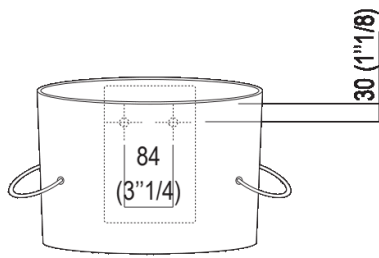

Independent washbasin with tap hole
 ACER0740NR_

Fabio Bortolani, Ermanno Righi, 2000

White ceramic washbasin with lateral towel
 rails.

Finishes

White

Materials

Fire clay

Circular washbasin in white fire clay without tap hole, without overflow, complete with fixing kit. Designed to take waste .MET0563. Supplied with lateral towel holders in stainless steel cable sheathed in matt white, black or transparent plastic.

Height:	33.5 cm	13" 1/4 inches
Width:	40.5 cm	15" 15/16 inches
Weight:	10 kg	22 lbs
Depth:	49 cm	19" 1/4 inches
Packaging:	46 x 47 x 32 cm	18" 1/8 x 18" 4/8 x 12" 5/8 inches
Total weight:	12 kg	26 lbs

Main dimensions

Installation notes

Scarico per sifone a bottiglia
Drain for bottle trap

*h.consigliata / advised h.

Installation notes

Scarico per sifone ad incasso
Drain for concealed waste trap

*h.consigliata / advised h.