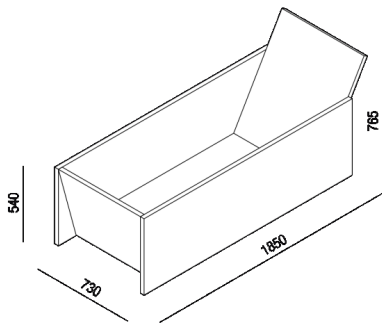

Freestanding bathtub
P-FACEAFACE-6

Jean Nouvel Design, 2022

Finishes

White Carrara

Grey Carnico

Black Marquina

Petit Granit

Materials

Marble

Height: 76.5 cm

Length: 185 cm

Depth: 73 cm