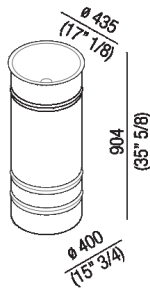

Column washbasin designed for wall drainage
 ACER0798EM_

Patricia Urquiola, 2018

Round washbasin with floor standing base made in stainless steel suitable for outdoor featuring.

Finishes

-  White/dark grey
-  White/light grey
-  White

Materials

-  Stainless steel

Round washbasin with floor standing stainless steel base painted white (RAL9003) or in two colours, with dark grey (RAL7021) or light grey (RAL7044) exterior, without tap hole, without overflow. Fixing kit included. Can be accessorised with a iroko wood shelf to place on the edge of the washbasin, and with a steel towel hook painted white to install on the lower edge of the shelf. Wall mounted version. The washbasin includes waste (.MET0568IZ) with white finish cap. The wall-mounted version is furnished with a rear slot for water connections.

Height:	90.4 cm	35" 5/8 inches
Diameter:	43.5 cm	17" 1/8 inches
Weight:	10 kg	22 lbs
Packaging:	52 x 52 x 100 cm	20" 4/8 x 20" 4/8 x 39" 3/8 inches
Total weight:	11 kg	24 lbs

Main dimensions

Installation notes

Tap position, recommended height