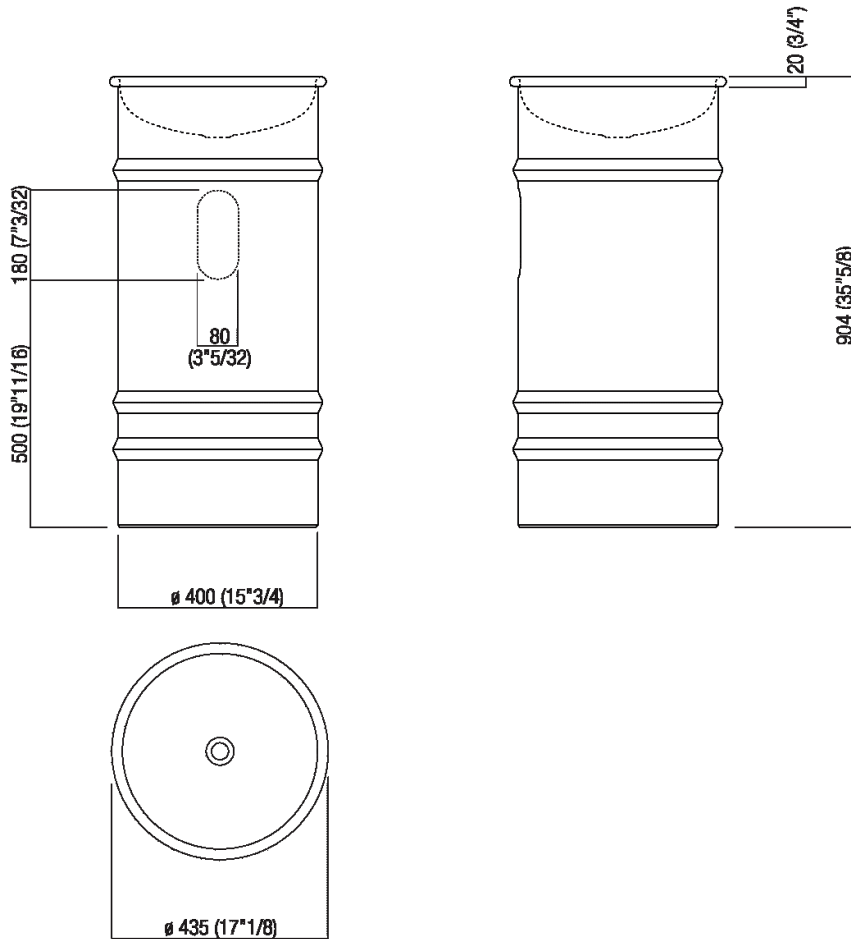

Column washbasin designed for wall drainage
 ACER0798EM_

Patricia Urquiola, 2018

Round washbasin with floor standing base made in stainless steel suitable for outdoor featuring.

Finishes

-  White/dark grey
-  White/light grey
-  White

Materials

-  Stainless steel

Round washbasin with floor standing stainless steel base painted white (RAL9003) or in two colours, with dark grey (RAL7021) or light grey (RAL7044) exterior, without tap hole, without overflow. Fixing kit included. Can be accessorised with a iroko wood shelf to place on the edge of the washbasin, and with a steel towel hook painted white to install on the lower edge of the shelf. Wall mounted version. The washbasin includes waste (.MET0568IZ) with white finish cap. The wall-mounted version is furnished with a rear slot for water connections.

Height:	90.4 cm	35" 5/8 inches
Diameter:	43.5 cm	17" 1/8 inches
Weight:	10 kg	22 lbs
Packaging:	52 x 52 x 100 cm	20" 4/8 x 20" 4/8 x 39" 3/8 inches
Total weight:	11 kg	24 lbs

Main dimensions

Installation notes

Tap position, recommended height