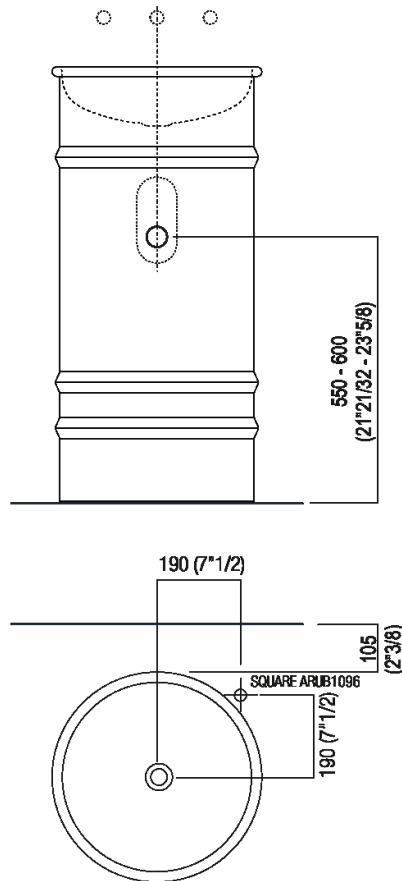

Materials

-  Stainless steel

Round washbasin with floor standing stainless steel base painted white (RAL9003) or in two colours, with dark grey (RAL7021) or light grey (RAL7044) exterior, without tap hole, without overflow. Fixing kit included. Can be accessorised with a iroko wood shelf to place on the edge of the washbasin, and with a steel towel hook painted white to install on the lower edge of the shelf. Wall mounted version. The washbasin includes waste (.MET0568IZ) with white finish cap. The wall-mounted version is furnished with a rear slot for water connections.

Height:	90.4 cm	35" 5/8 inches
Diameter:	43.5 cm	17" 1/8 inches
Weight:	10 kg	22 lbs
Packaging:	52 x 52 x 100 cm	20" 4/8 x 20" 4/8 x 39" 3/8 inches
Total weight:	11 kg	24 lbs

Main dimensions

Installation notes

Tap position, recommended height