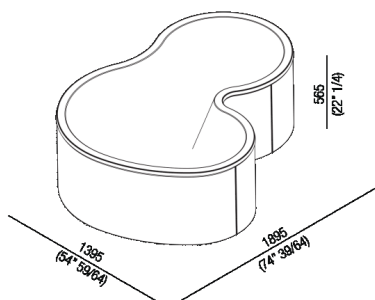

Bathtub with external structure
 AVAS1091E_

Studio MK27, Mariana Ruzante, Marcio
 Kogan, 2020 (2014)

Finishes

-  Cementoskin® coffee
-  Cementoskin® green
-  Cementoskin® brick red
-  Cementoskin® light grey
-  Cementoskin® dark grey

Materials

-  Concrete

Bathtub realised in Cementoskin® (coloured concrete paste) in different colors. The outdoor version is available in the free-standing version, with or without external structure, with overflow integrated in the chromed waste trap .MET0722S included, without tap holes. The version without outside structure can be also built-in in the floor. For an easier installation of the bathtubs we recommend to use the template for the positioning of the waste trap AKITPZVAS (see p. 8.6). The bathtub is irregular in shape and therefore supplied with template. For proper positioning of the bathtub and systems the template can be ordered beforehand (.IMB1805).

Height:	56.5 cm	22" 1/4 inches
Width:	139.5 cm	54" 59/64 inches
Length:	189.5 cm	74" 39/64 inches
Weight:	295 kg	650 lbs
Capacity:	380 l	101 gal
Packaging:	205 x 153 x 85 cm	80" 6/8 x 60" 2/3 x 33" 4/8 inches
Total weight:	390 kg	860 lbs